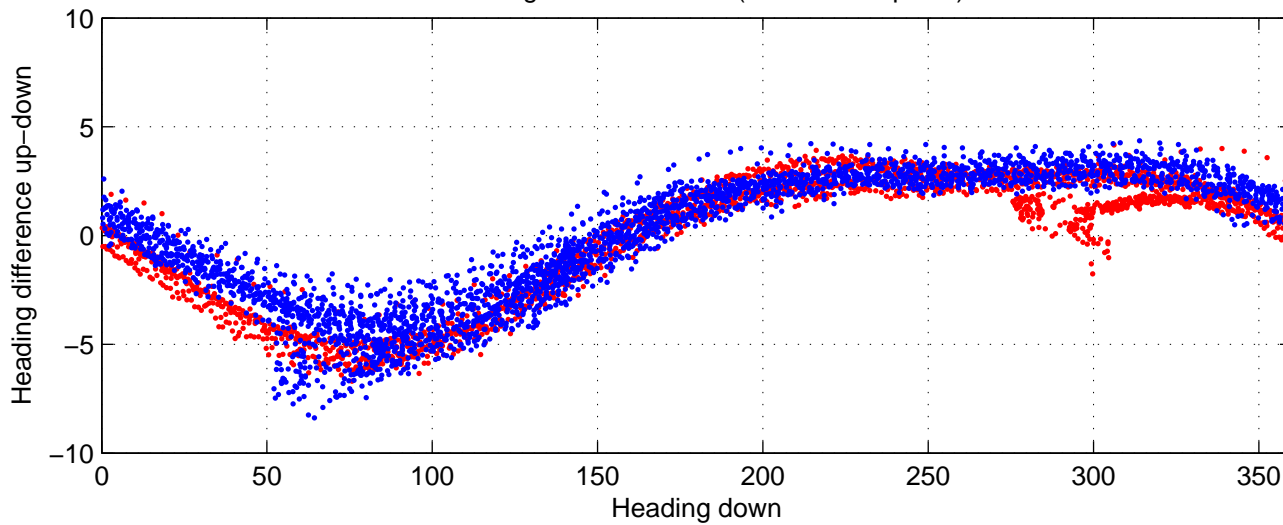

# rh10051 (LADCP #012; V5) Figure 6

Heading offset : 87.6393 (r/b: down-/upcast)

Pitch offset : -0.50463

Roll offset : -0.82055