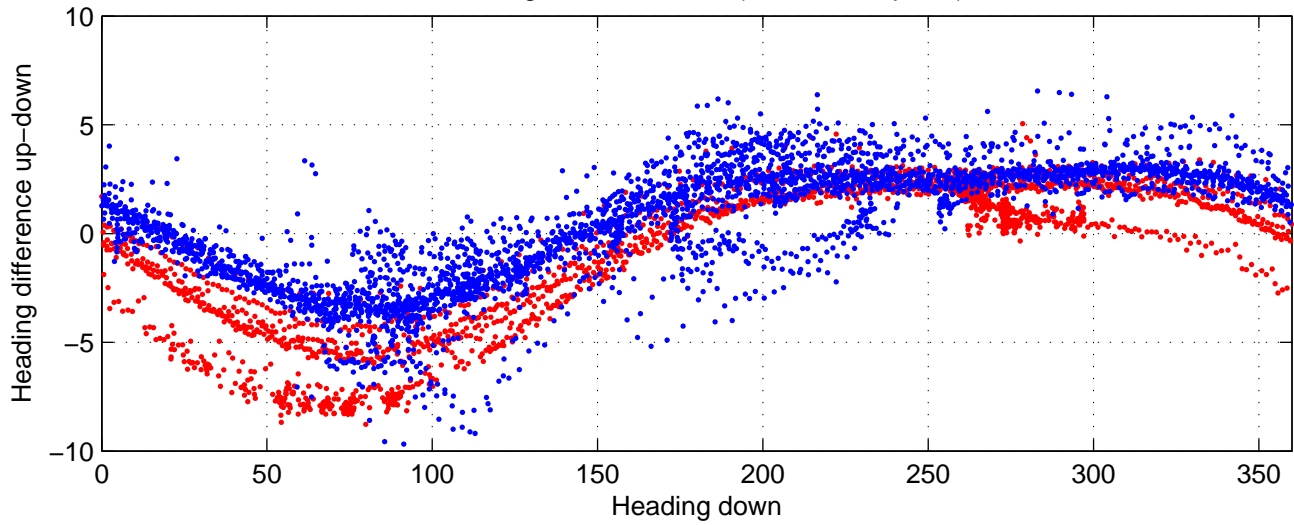

rh10101 (LADCP #017; V5) Figure 6

Heading offset : 87.4261 (r/b: down-/upcast)

Pitch offset : -0.52032

Roll offset : -0.73913