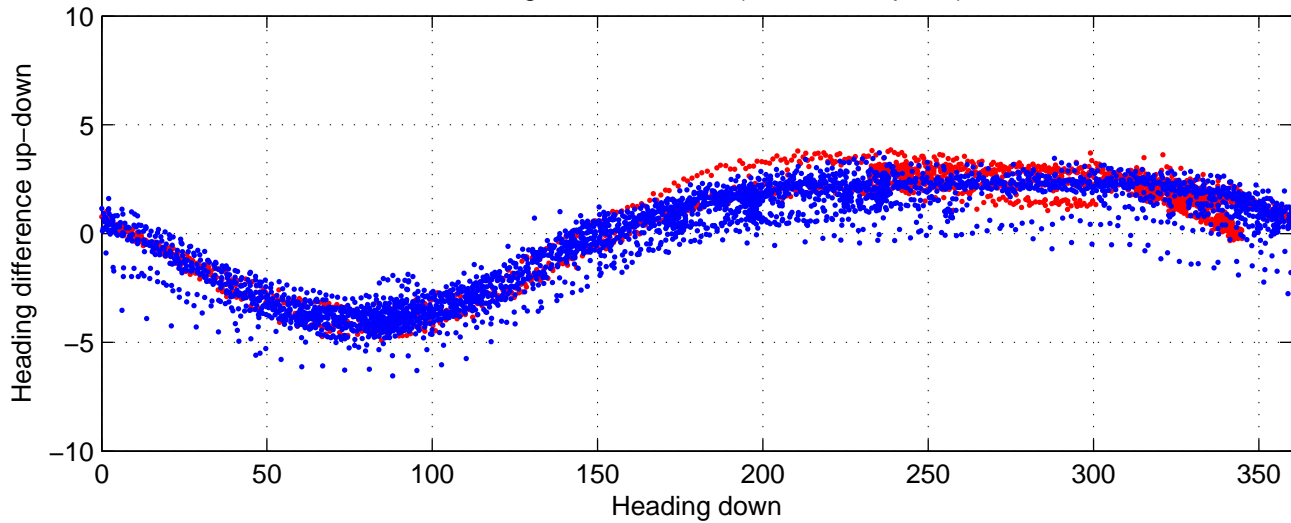

rh10161 (LADCP #023; V5) Figure 6

Heading offset : 87.8988 (r/b: down-/upcast)

Pitch offset : -0.62736

Roll offset : -0.77836