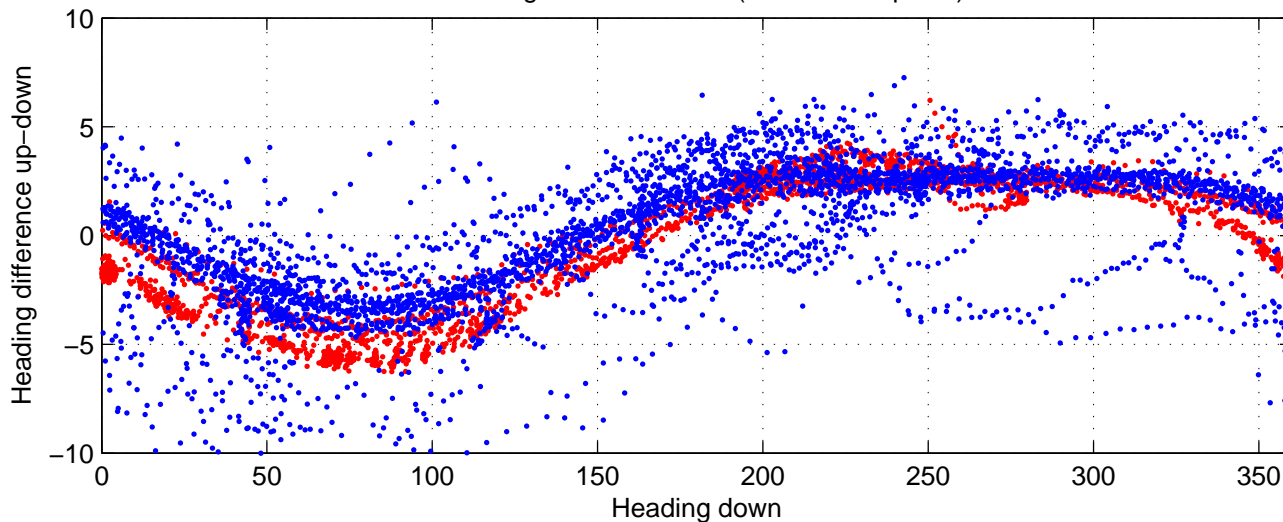

# rh10181 (LADCP #025; V5) Figure 6

Heading offset : 88.1312 (r/b: down-/upcast)

Pitch offset : -0.64934

Roll offset : -0.84446