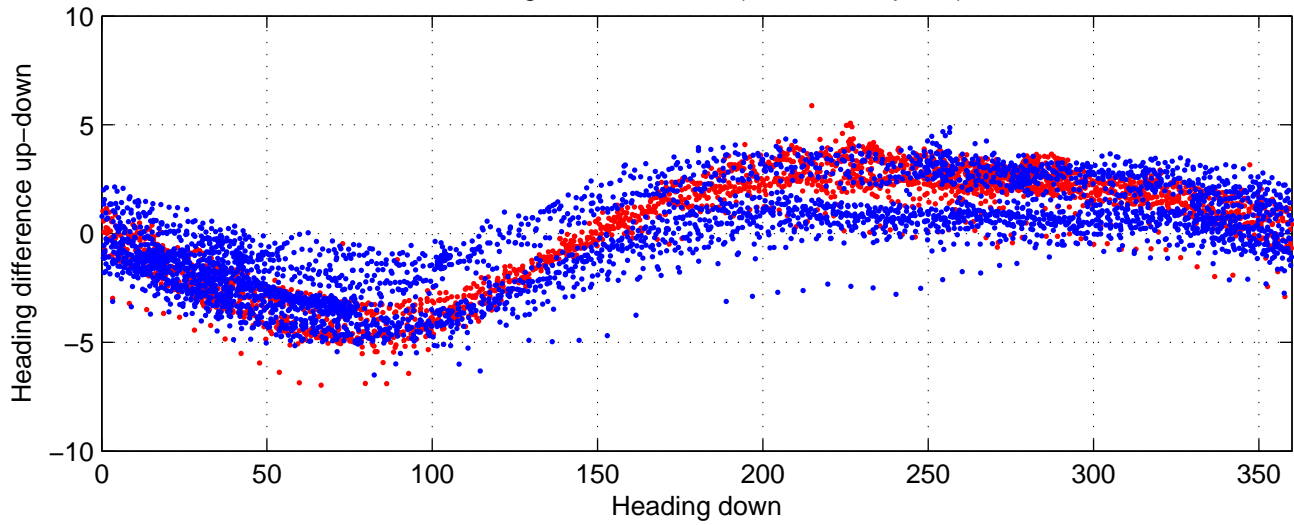

# rh10202 (LADCP #028; V5) Figure 6

Heading offset : 88.7649 (r/b: down-/upcast)

Pitch offset : -0.53616

Roll offset : -0.68396