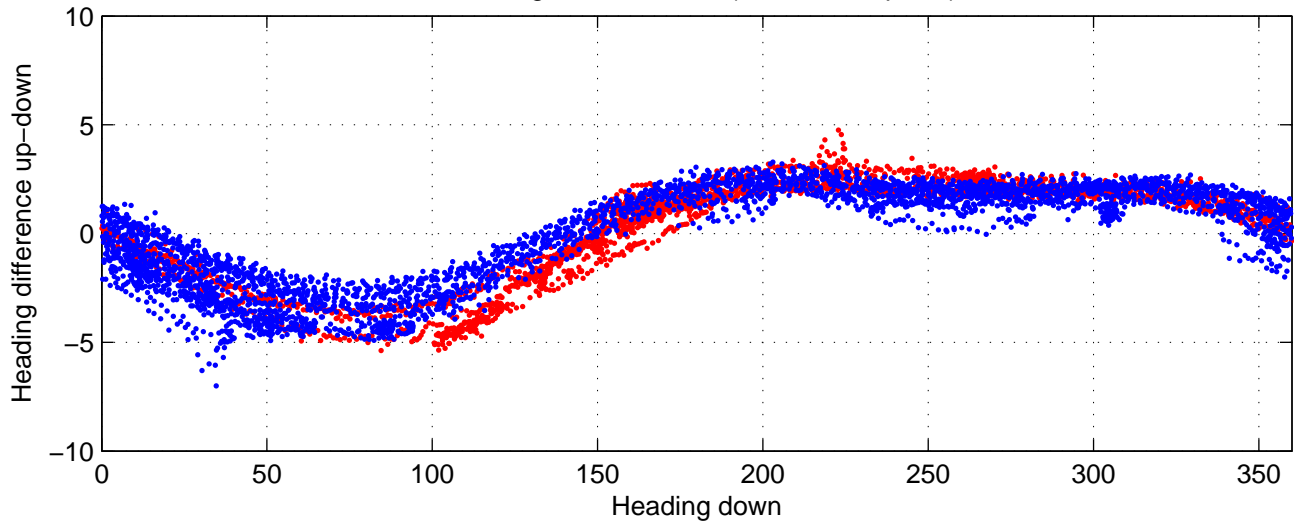

rh10221 (LADCP #030; V5) Figure 6

Heading offset : 87.386 (r/b: down-/upcast)

Pitch offset : -0.72349

Roll offset : -0.78799