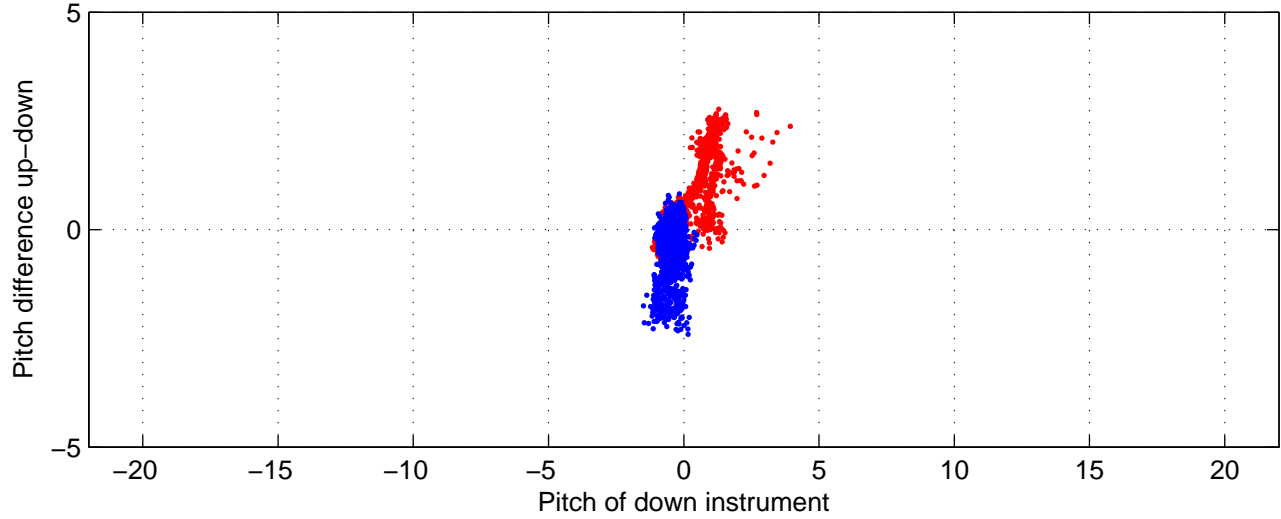

rh10231 (LADCP #031; V5) Figure 6

Heading offset : 87.8229 (r/b: down-/upcast)

Pitch offset : -0.58465

Roll offset : -0.56384