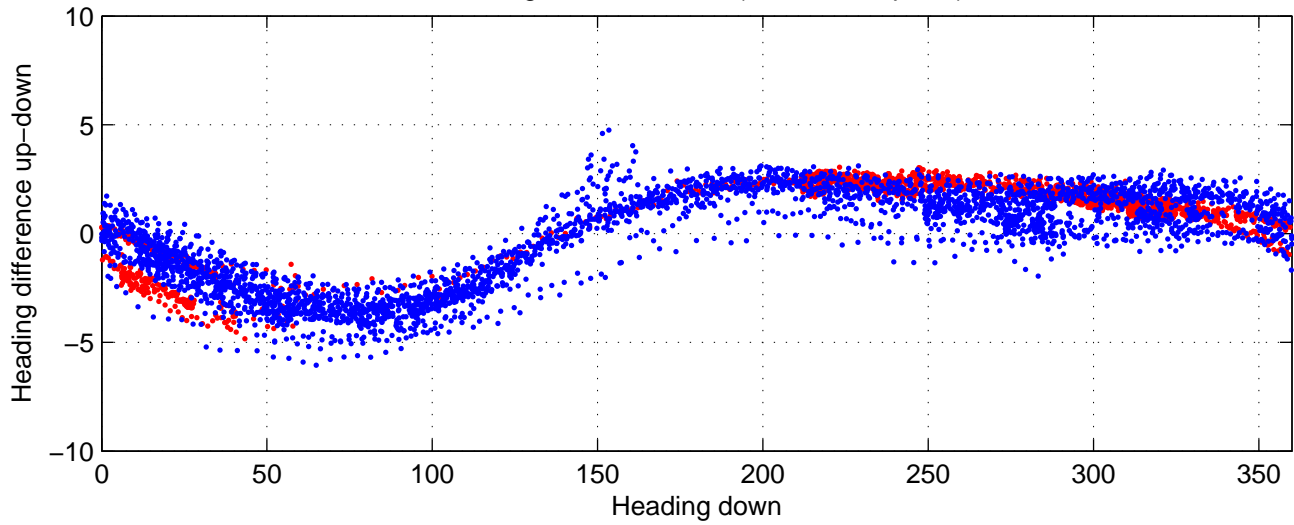

rh10231 (LADCP #031; V5) Figure 6

Heading offset : 87.8229 (r/b: down-/upcast)

Pitch offset : -0.58465

Roll offset : -0.56384