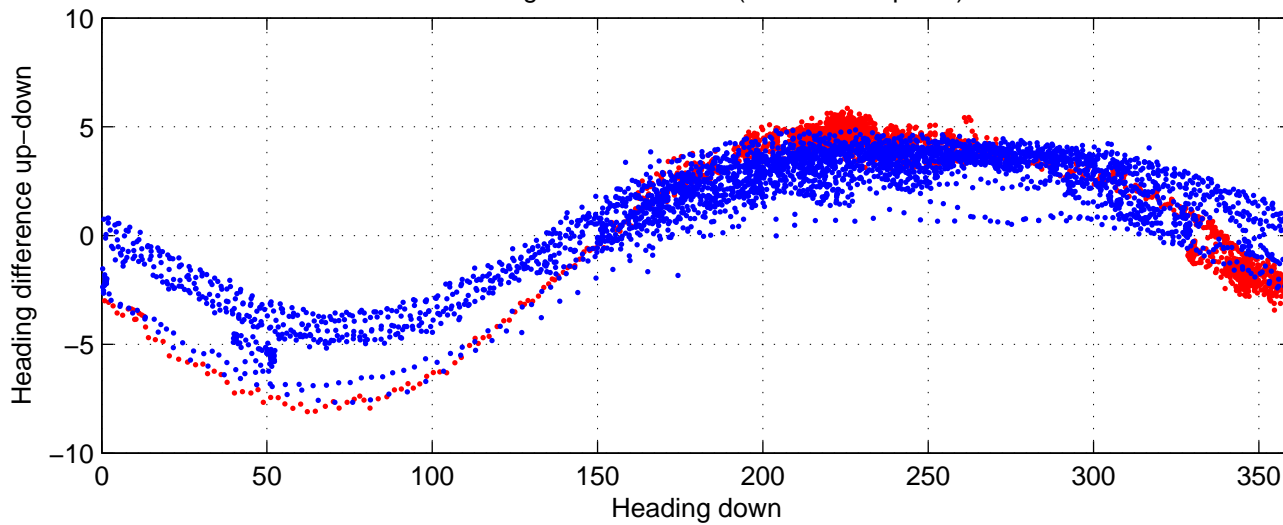

rh10281 (LADCP #036; V5) Figure 6

Heading offset : 87.7292 (r/b: down-/upcast)

Pitch offset : -0.73655

Roll offset : -0.92973