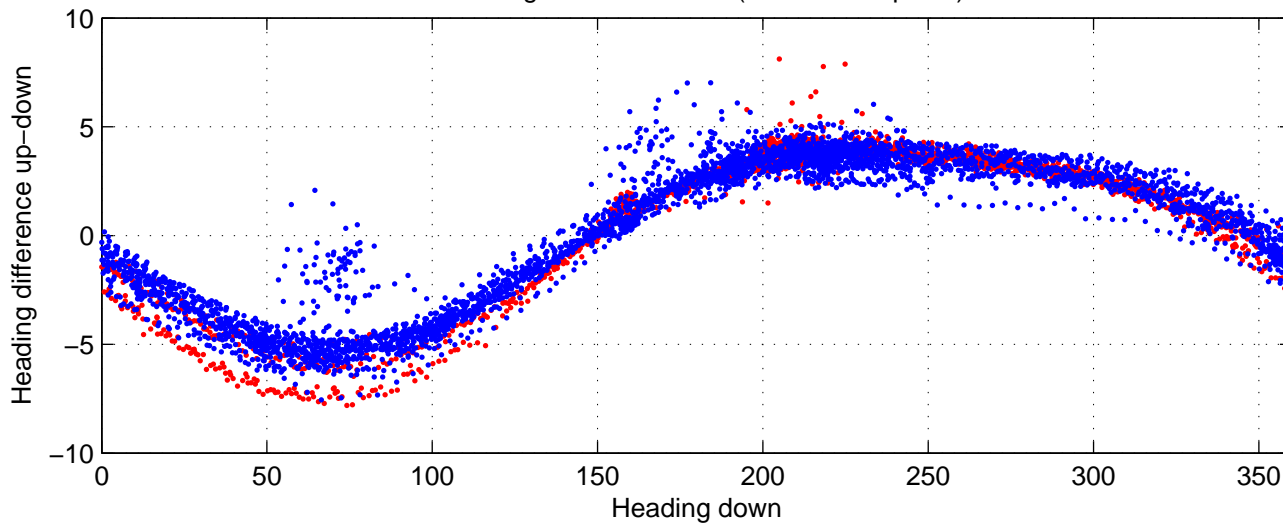

rh10321 (LADCP #040; V5) Figure 6

Heading offset : 87.5998 (r/b: down-/upcast)

Pitch offset : -0.58955

Roll offset : -0.86927