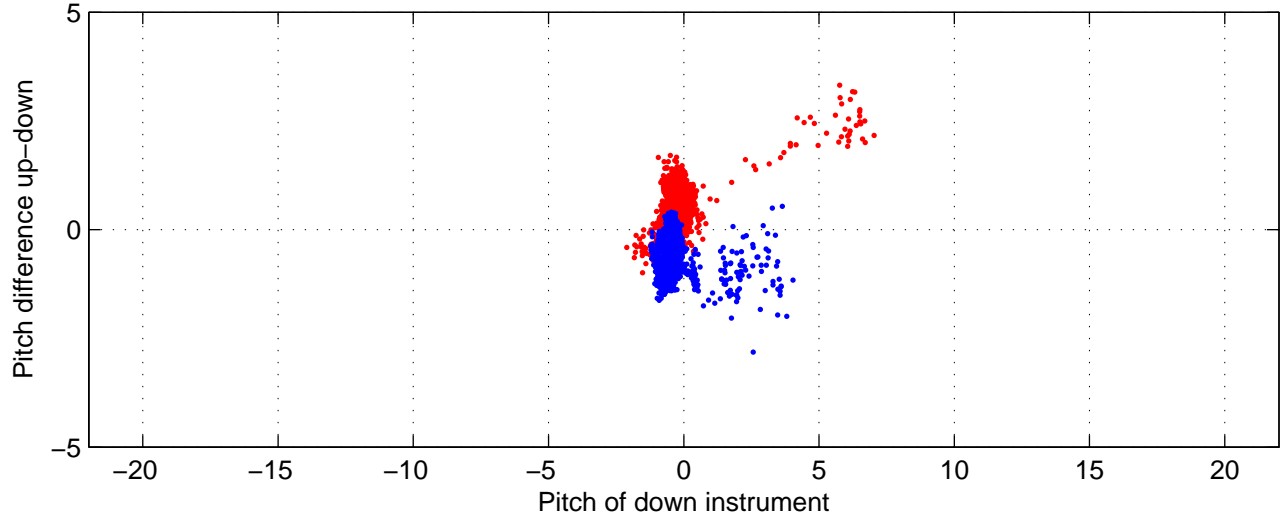

# rh10331 (LADCP #041; V5) Figure 6

Heading offset : 87.8411 (r/b: down-/upcast)

Pitch offset : -0.5973

Roll offset : -0.75836