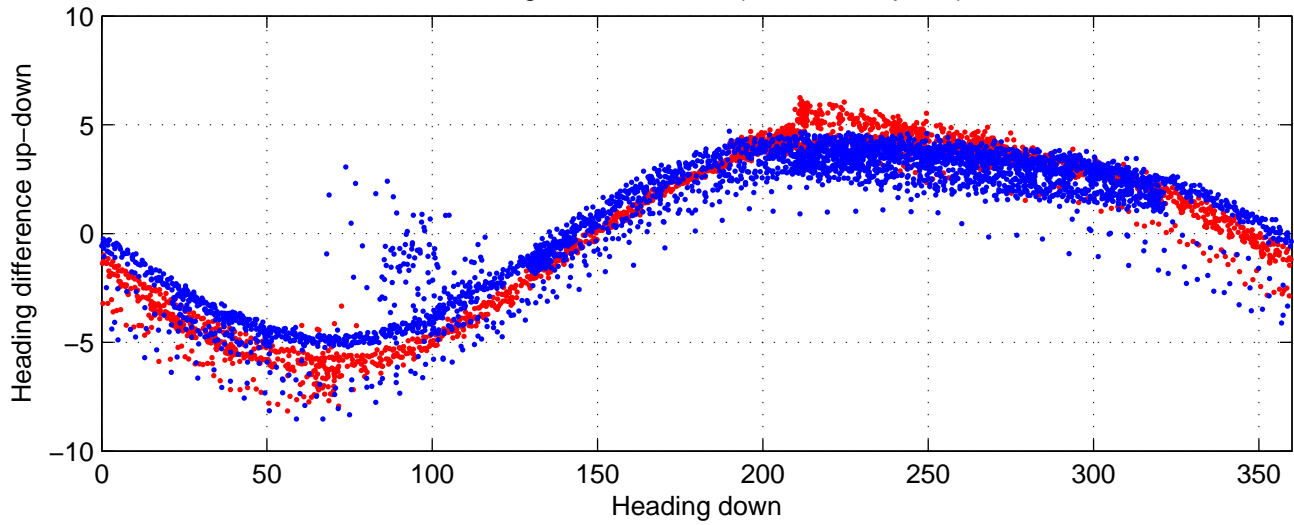

# rh10331 (LADCP #041; V5) Figure 6

Heading offset : 87.8411 (r/b: down-/upcast)

Pitch offset : -0.5973

Roll offset : -0.75836