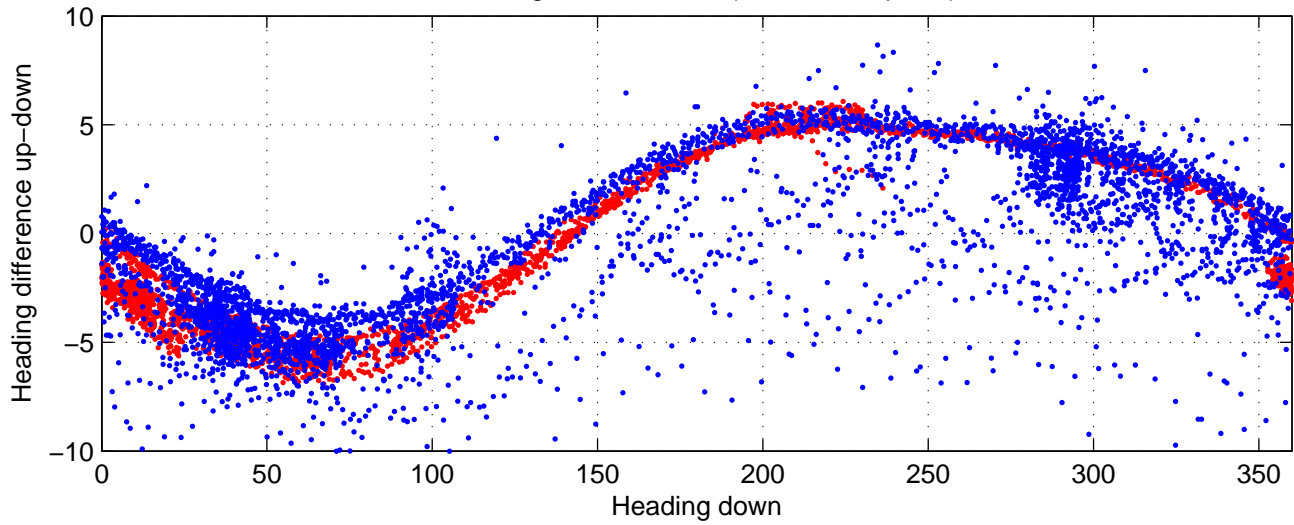

rh10381 (LADCP #046; V5) Figure 6

Heading offset : 88.882 (r/b: down-/upcast)

Pitch offset : -0.97778

Roll offset : -0.92902