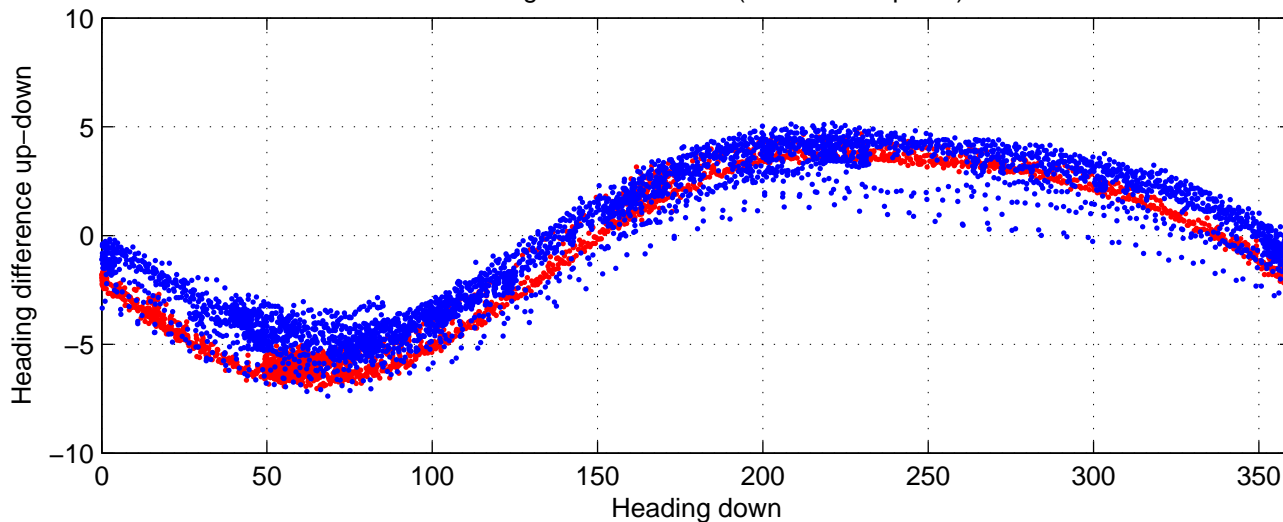

# rh10401 (LADCP #048; V5) Figure 6

Heading offset : 88.2925 (r/b: down-/upcast)

Pitch offset : -0.56881

Roll offset : -0.89615