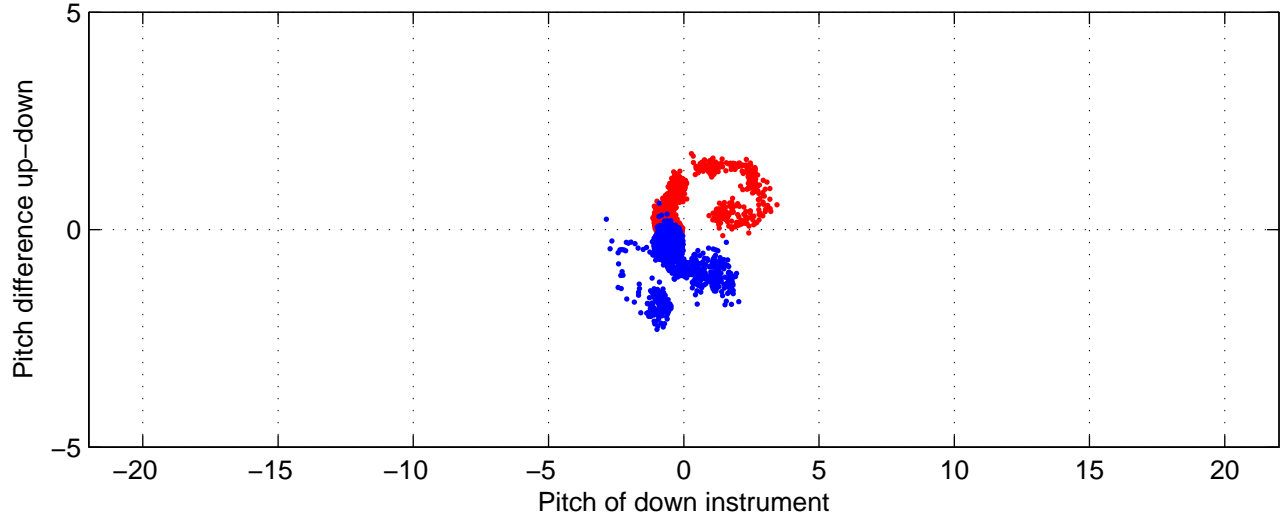

rh10411 (LADCP #049; V5) Figure 6

Heading offset : 87.9173 (r/b: down-/upcast)

Pitch offset : -0.57731

Roll offset : -0.92973