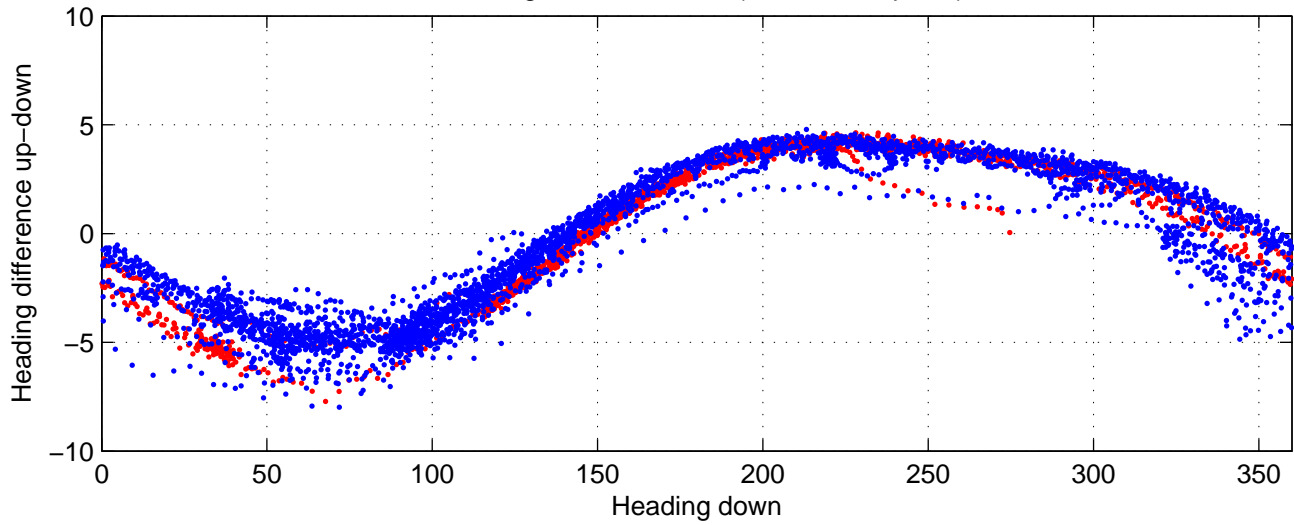

rh10411 (LADCP #049; V5) Figure 6

Heading offset : 87.9173 (r/b: down-/upcast)

Pitch offset : -0.57731

Roll offset : -0.92973