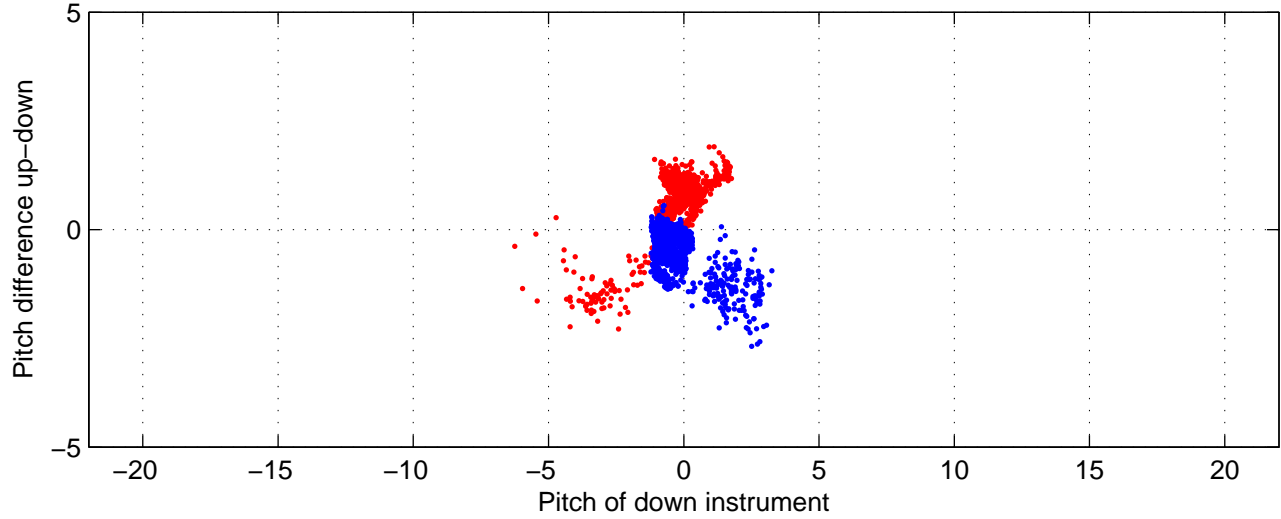

rh10421 (LADCP #050; V5) Figure 6

Heading offset : 88.2901 (r/b: down-/upcast)

Pitch offset : -0.62507

Roll offset : -0.90852