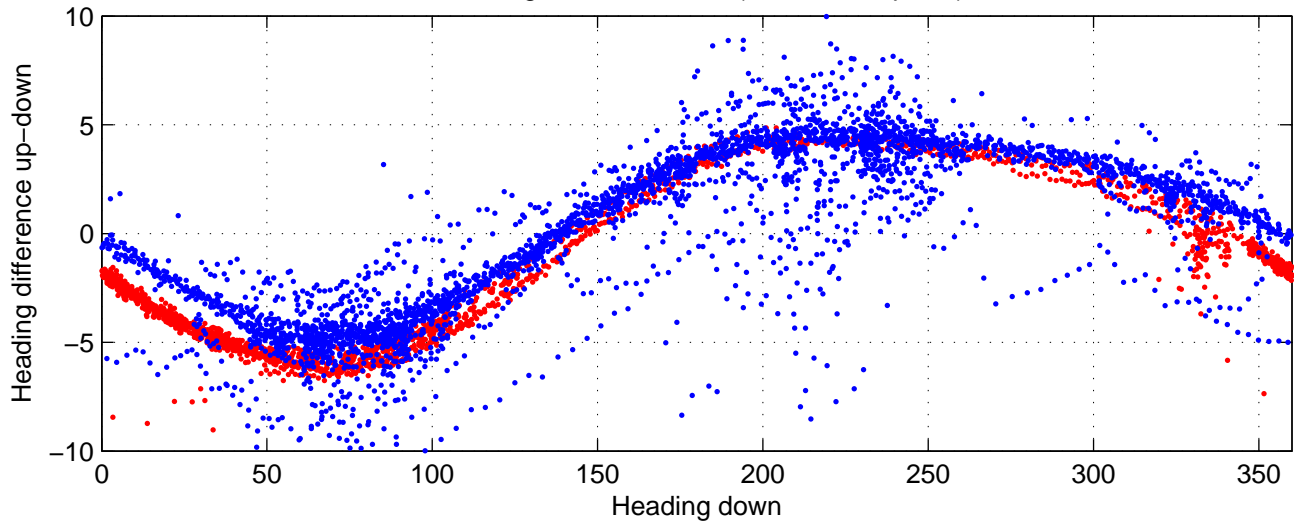

rh10421 (LADCP #050; V5) Figure 6

Heading offset : 88.2901 (r/b: down-/upcast)

Pitch offset : -0.62507

Roll offset : -0.90852