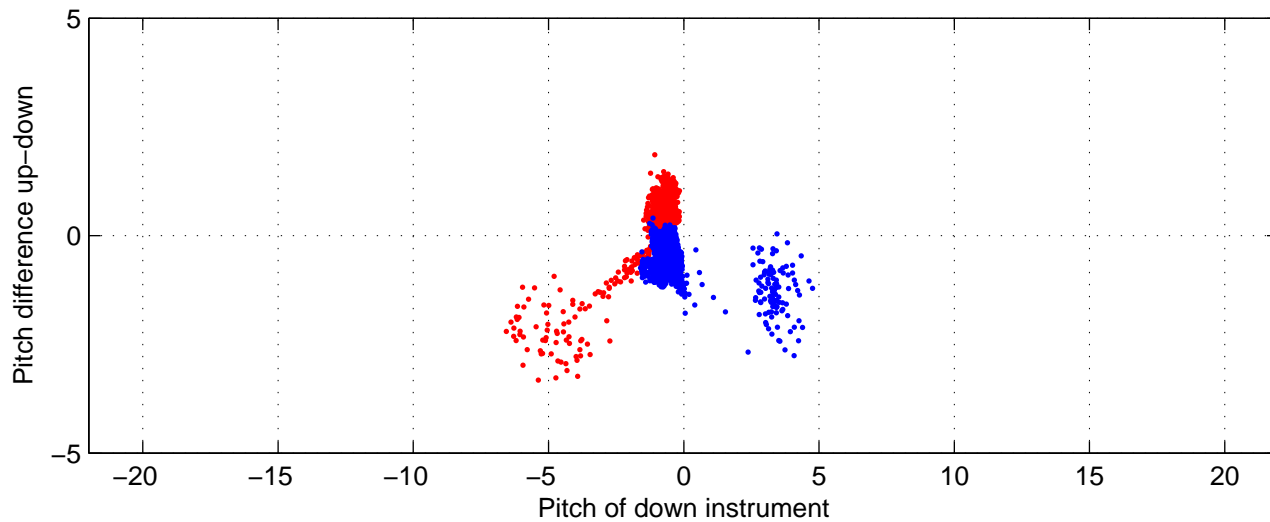

rh10431 (LADCP #051; V5) Figure 6

Heading offset : 87.8507 (r/b: down-/upcast)

Pitch offset : -0.63578

Roll offset : -0.9424