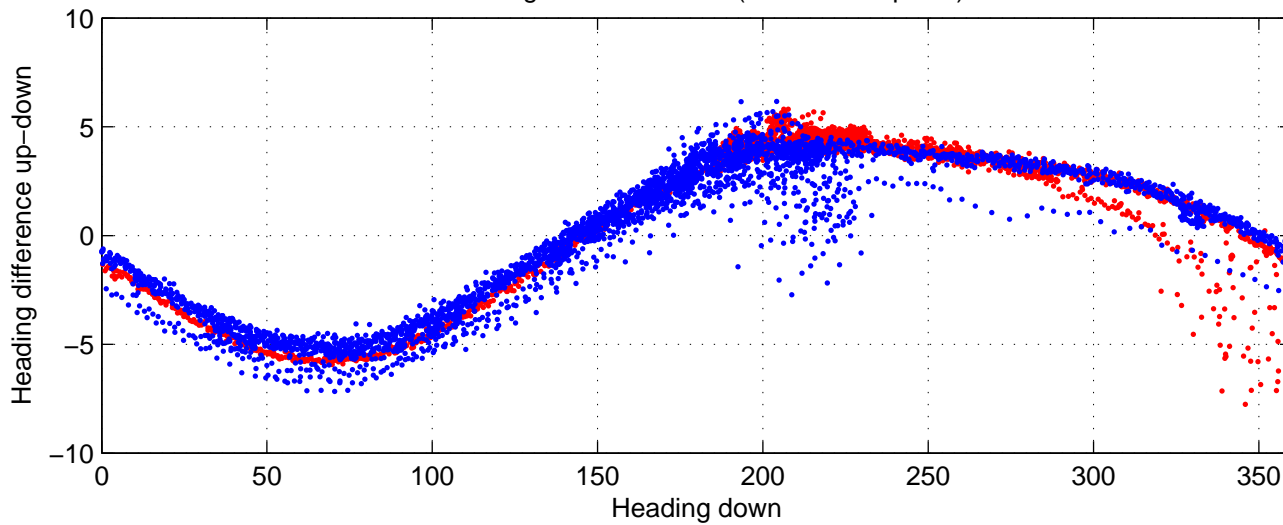

rh10431 (LADCP #051; V5) Figure 6

Heading offset : 87.8507 (r/b: down-/upcast)

Pitch offset : -0.63578

Roll offset : -0.9424