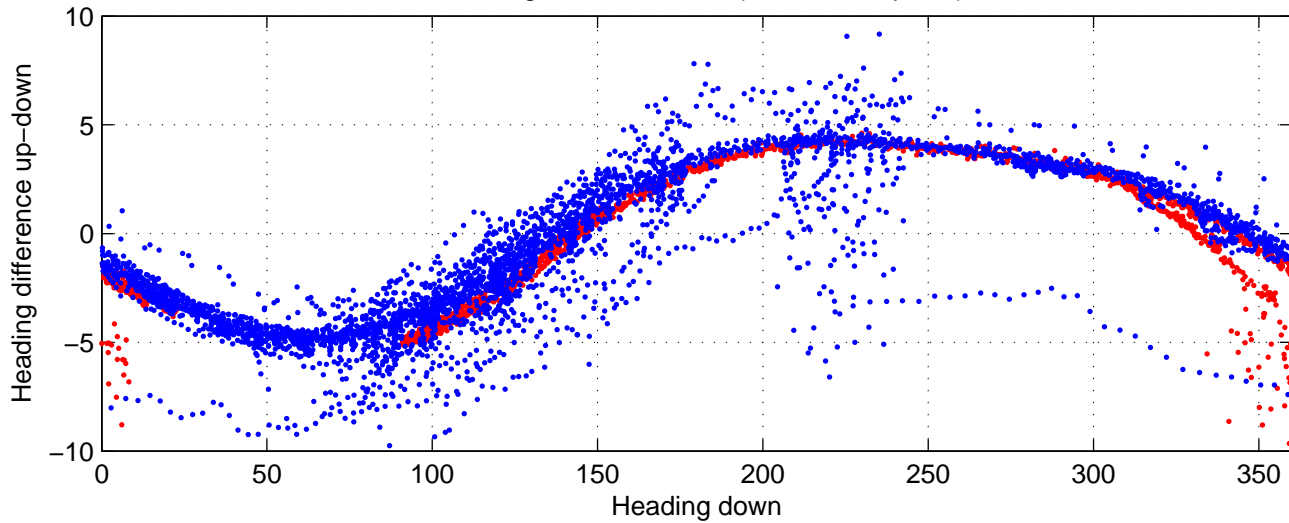

rh10471 (LADCP #055; V5) Figure 6

Heading offset : 88.3428 (r/b: down-/upcast)

Pitch offset : -0.64917

Roll offset : -1.0609