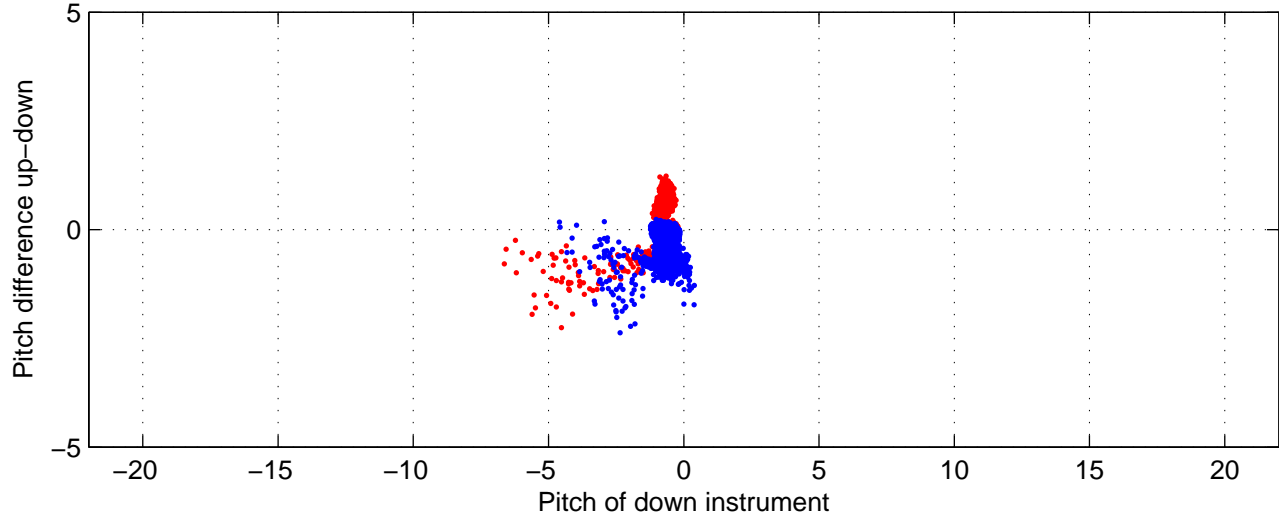

# rh10481 (LADCP #056; V5) Figure 6

Heading offset : 88.5045 (r/b: down-/upcast)

Pitch offset : -0.6036

Roll offset : -1.0887