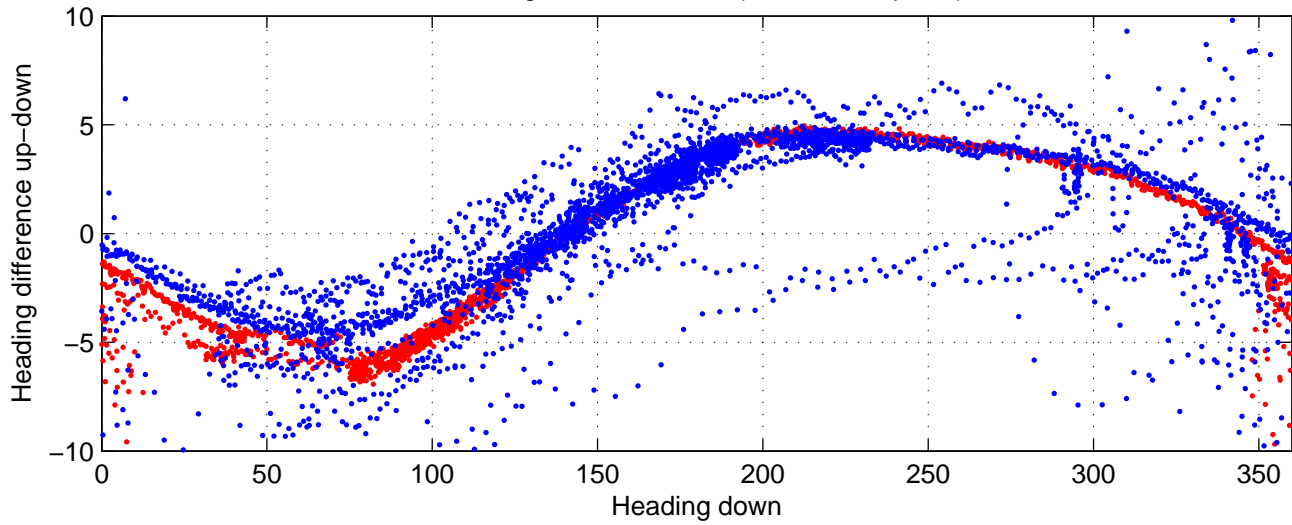

# rh10481 (LADCP #056; V5) Figure 6

Heading offset : 88.5045 (r/b: down-/upcast)

Pitch offset : -0.6036

Roll offset : -1.0887