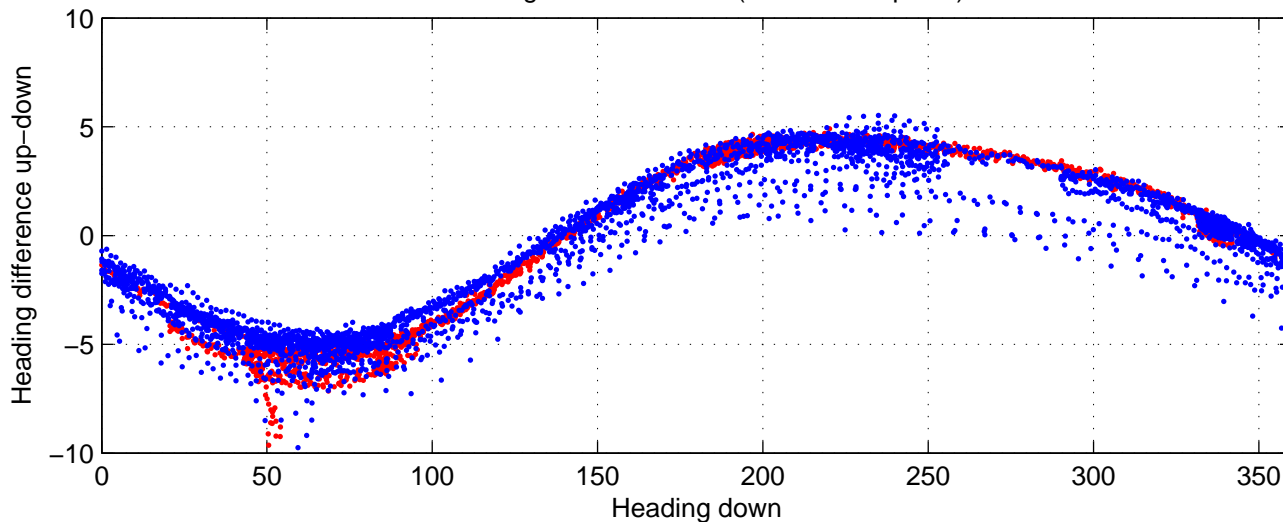

rh10521 (LADCP #060; V5) Figure 6

Heading offset : 88.4064 (r/b: down-/upcast)

Pitch offset : -0.57898

Roll offset : -1.0882