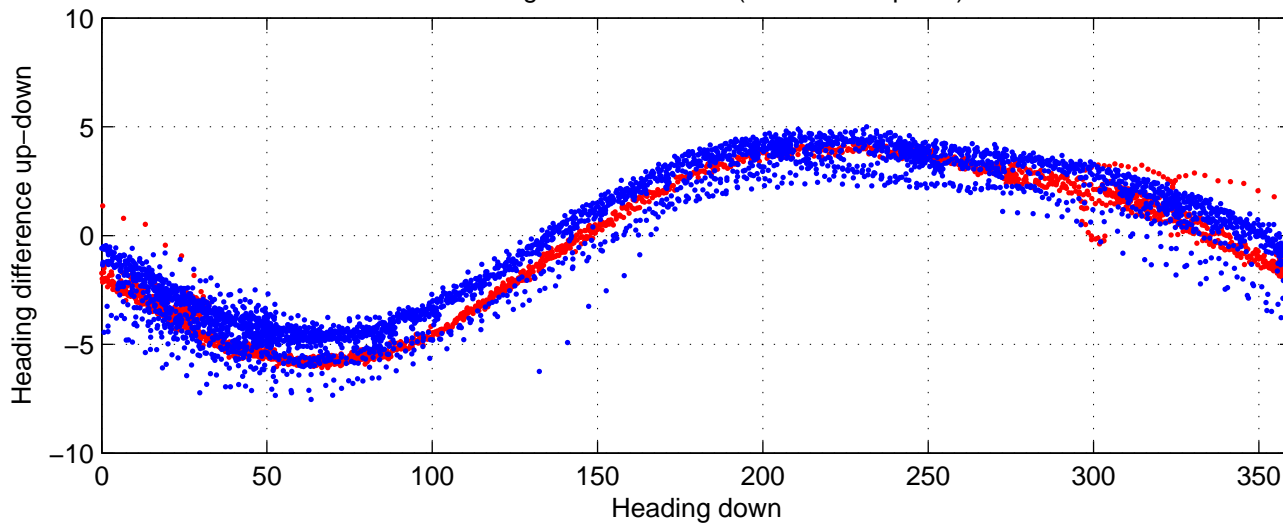

rh10531 (LADCP #061; V5) Figure 6

Heading offset : 88.1915 (r/b: down-/upcast)

Pitch offset : -0.64217

Roll offset : -1.0302