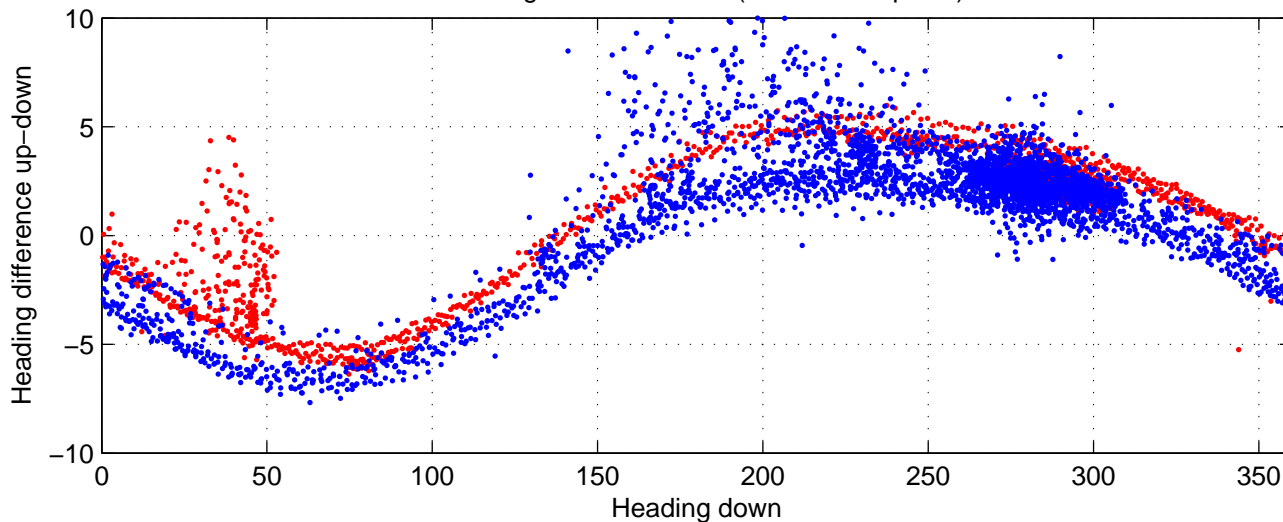

rh10581 (LADCP #066; V5) Figure 6

Heading offset : 88.2155 (r/b: down-/upcast)

Pitch offset : -0.44346

Roll offset : -1.2973