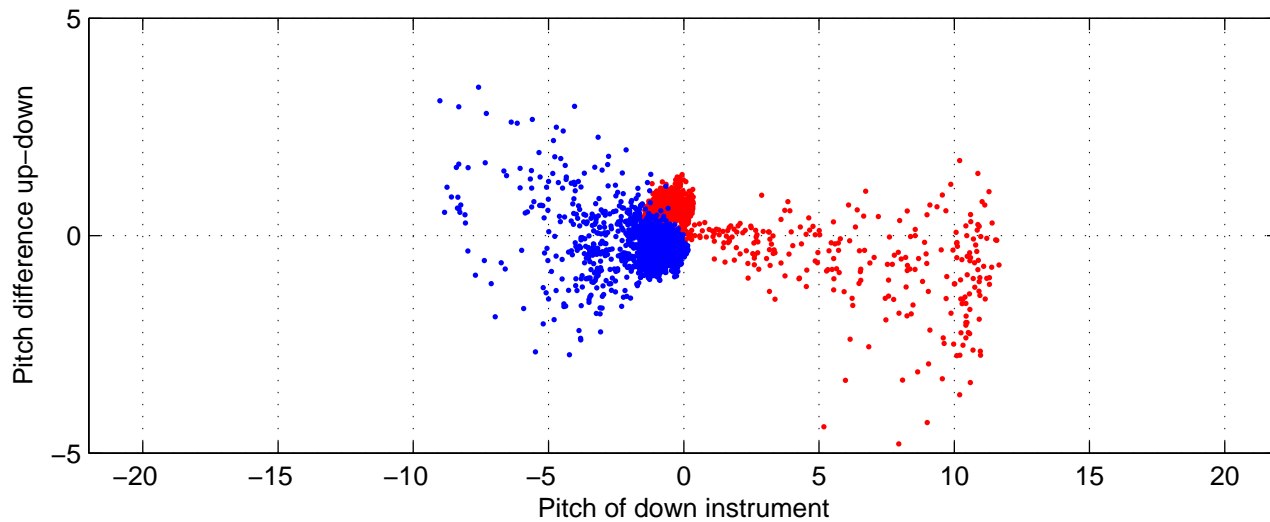

rh10581 (LADCP #066; V5) Figure 6

Heading offset : 88.2155 (r/b: down-/upcast)

Pitch offset : -0.44346

Roll offset : -1.2973