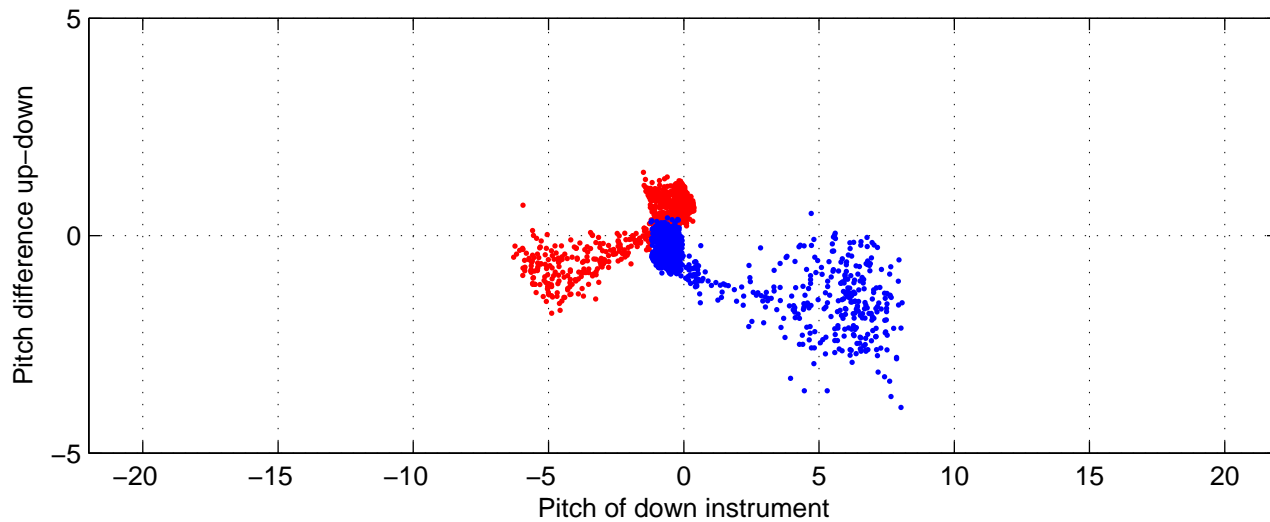

rh10591 (LADCP #067; V5) Figure 6

Heading offset : 88.1974 (r/b: down-/upcast)

Pitch offset : -0.69311

Roll offset : -1.0681