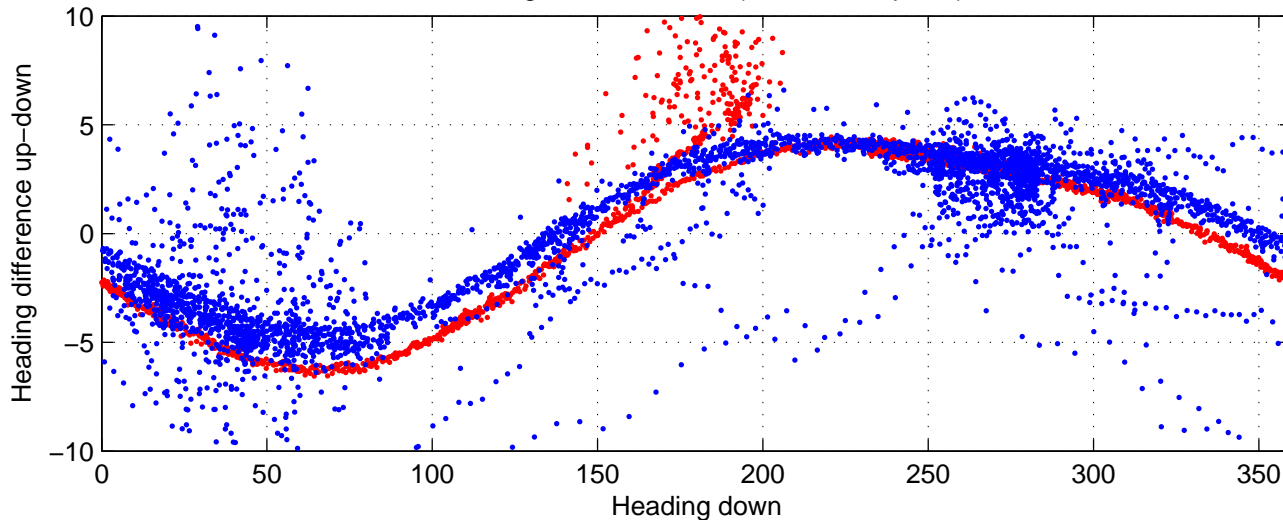

rh10591 (LADCP #067; V5) Figure 6

Heading offset : 88.1974 (r/b: down-/upcast)

Pitch offset : -0.69311

Roll offset : -1.0681