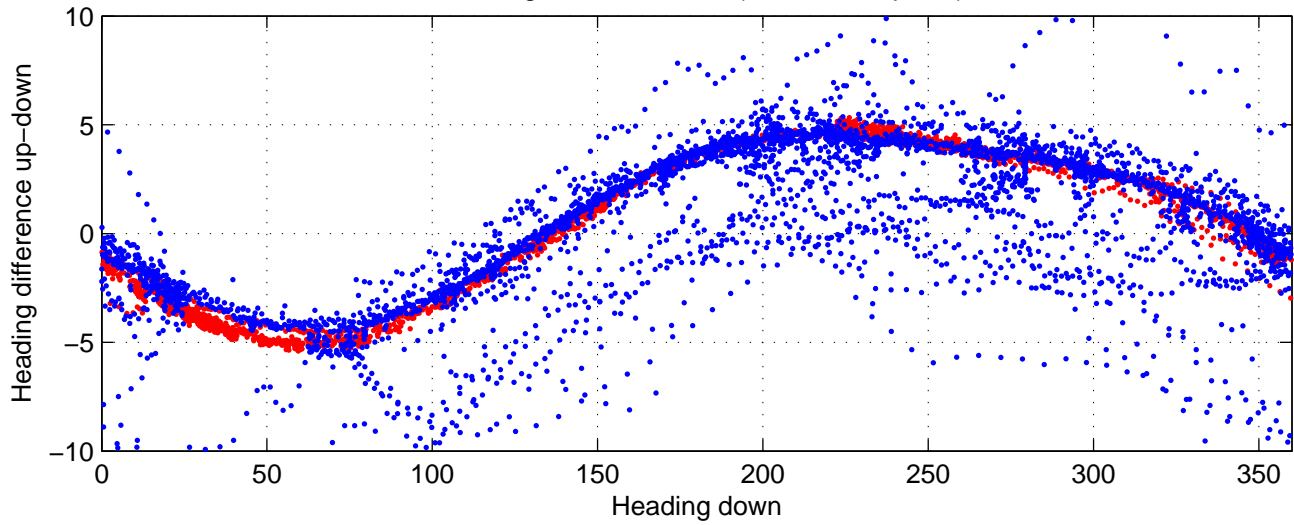

rh10661 (LADCP #074; V5) Figure 6

Heading offset : 88.8064 (r/b: down-/upcast)

Pitch offset : -0.77325

Roll offset : -1.033