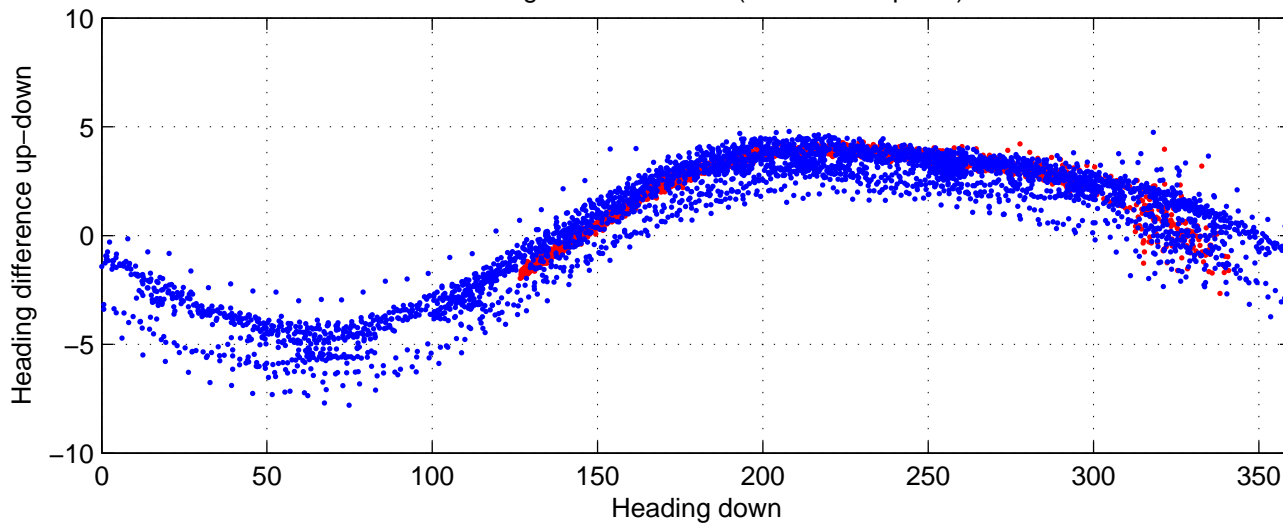

rh10691 (LADCP #077; V5) Figure 6

Heading offset : 88.3233 (r/b: down-/upcast)

Pitch offset : -0.61691

Roll offset : -1.0332