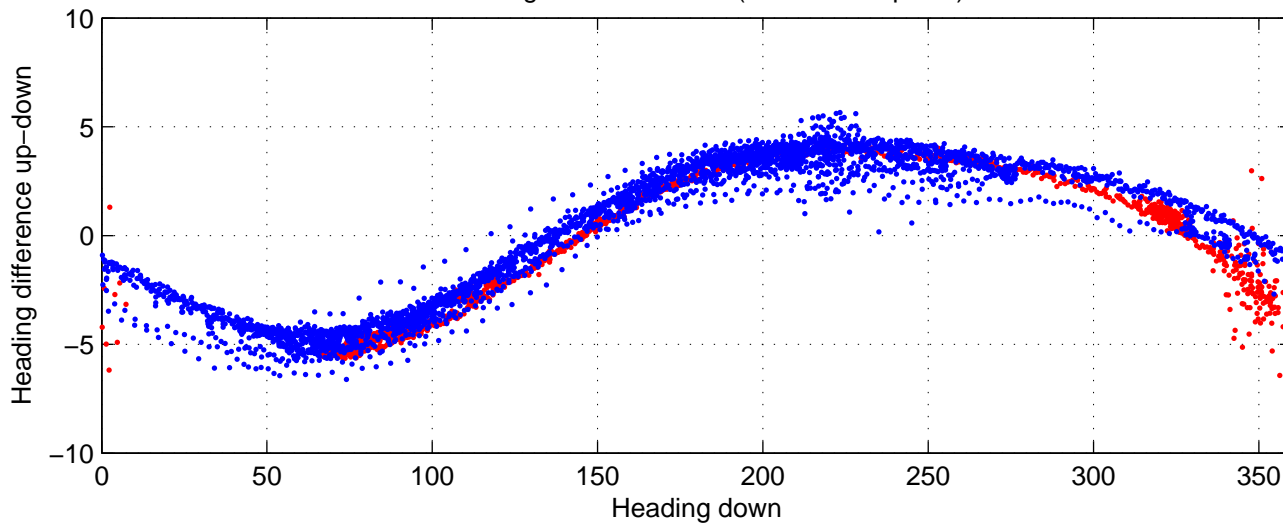

rh10701 (LADCP #078; V5) Figure 6

Heading offset : 88.4447 (r/b: down-/upcast)

Pitch offset : -0.66292

Roll offset : -0.99093