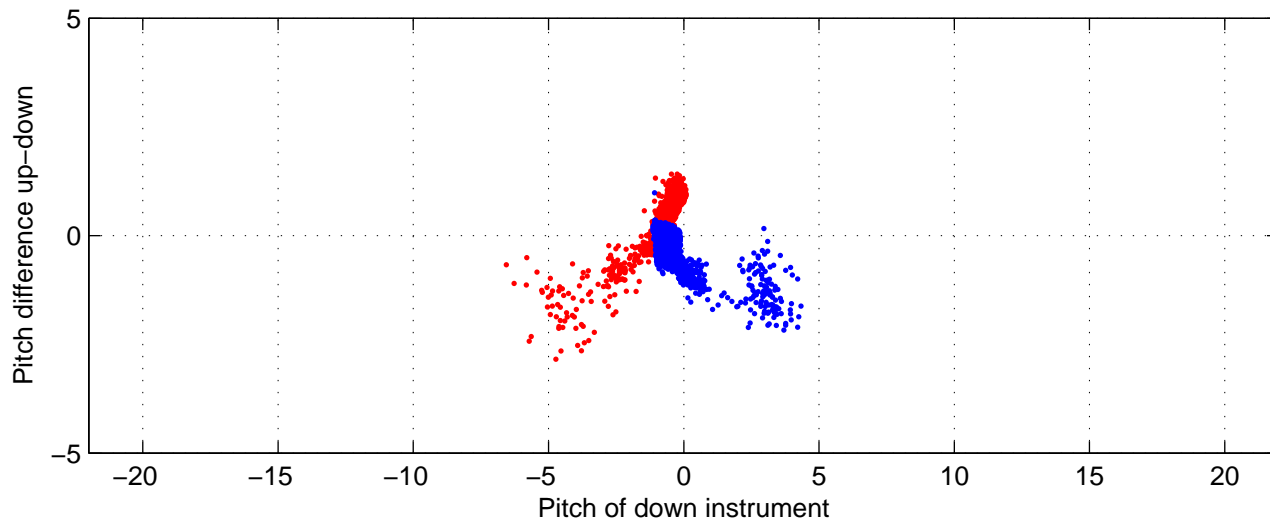

rh10701 (LADCP #078; V5) Figure 6

Heading offset : 88.4447 (r/b: down-/upcast)

Pitch offset : -0.66292

Roll offset : -0.99093