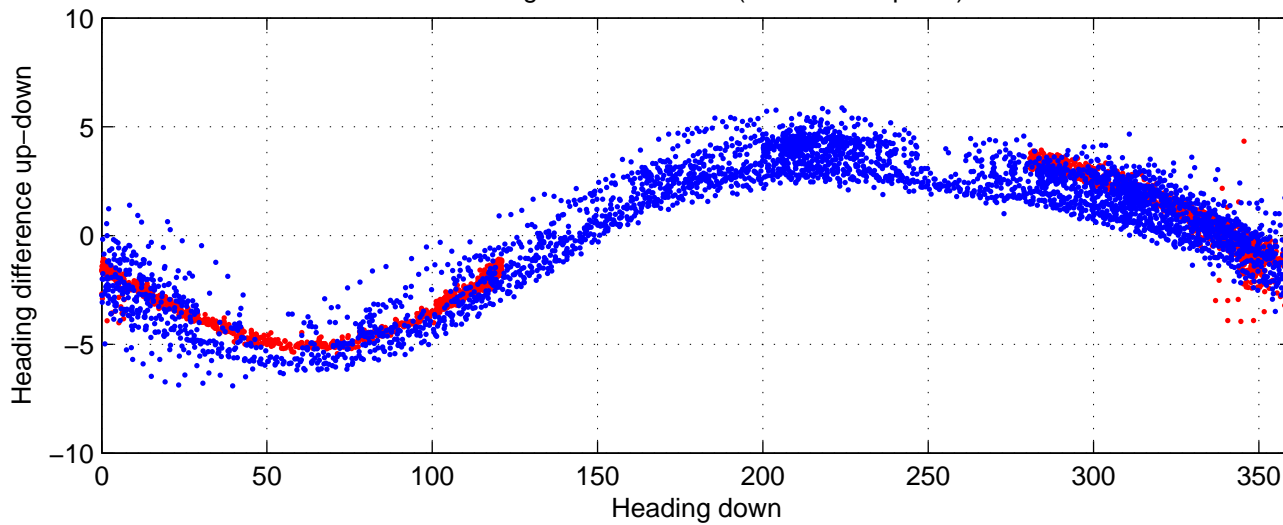

rh10711 (LADCP #079; V5) Figure 6

Heading offset : 88.9665 (r/b: down-/upcast)

Pitch offset : -0.49478

Roll offset : -1.0505