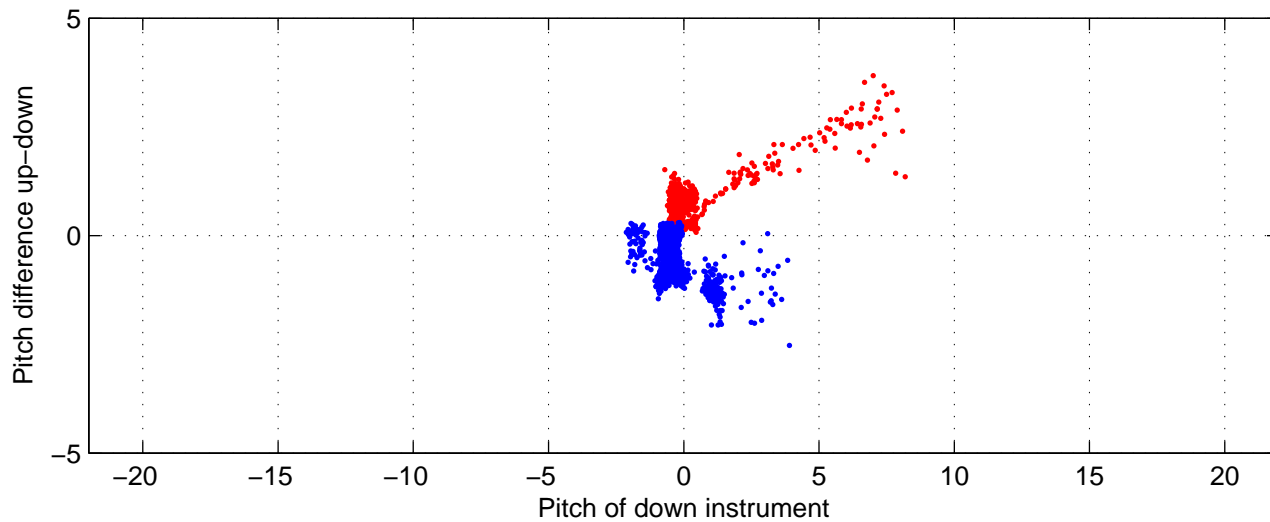

# rh10731 (LADCP #081; V5) Figure 6

Heading offset : 88.5697 (r/b: down-/upcast)

Pitch offset : -0.58012

Roll offset : -0.89167