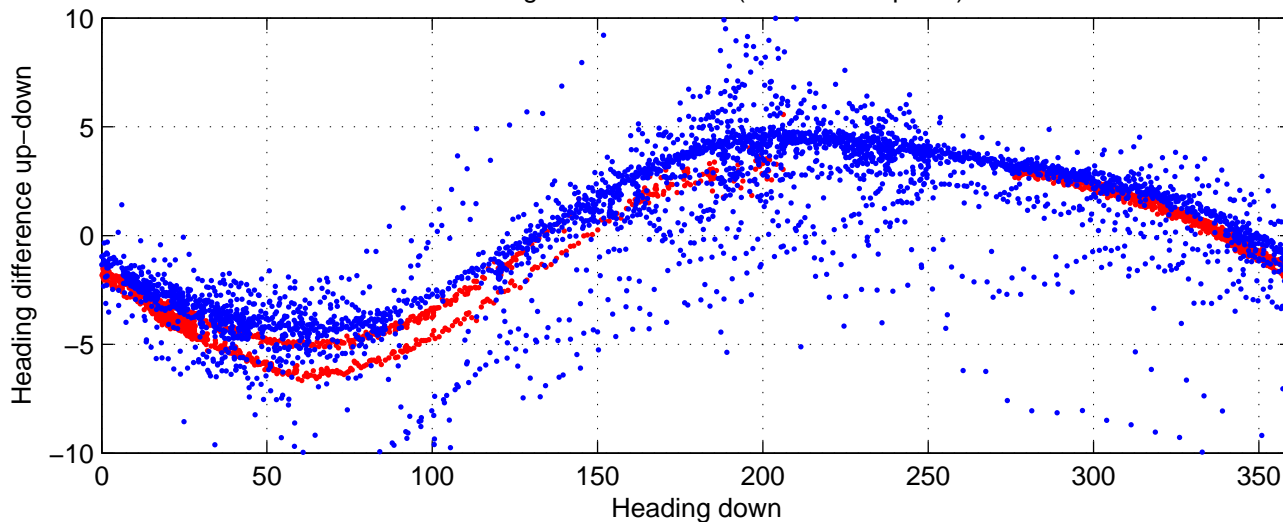

# rh10731 (LADCP #081; V5) Figure 6

Heading offset : 88.5697 (r/b: down-/upcast)

Pitch offset : -0.58012

Roll offset : -0.89167