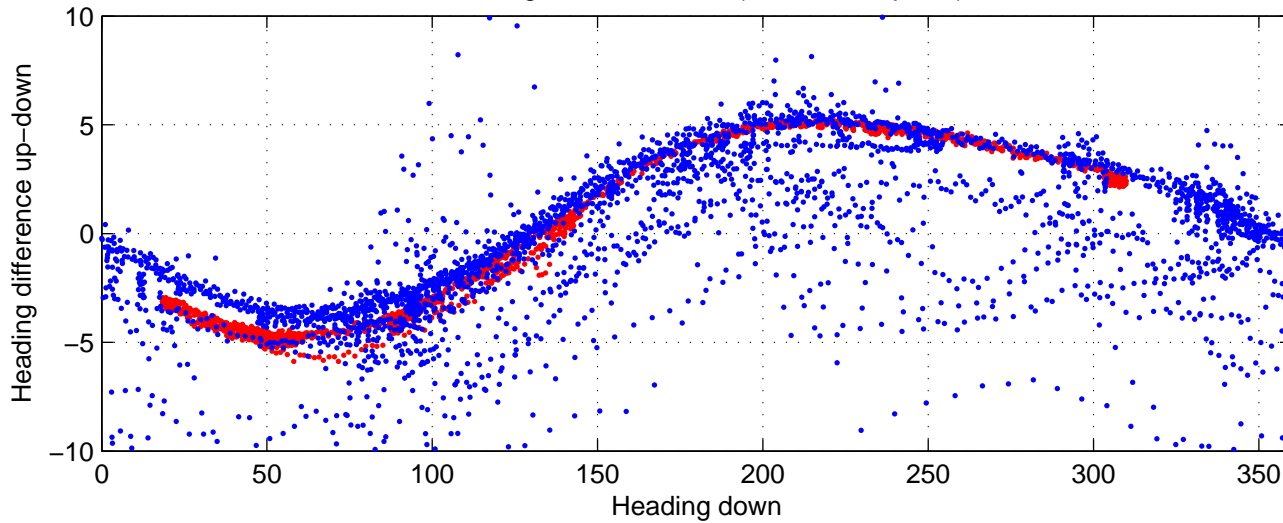

rh10761 (LADCP #084; V5) Figure 6

Heading offset : 89.2063 (r/b: down-/upcast)

Pitch offset : -0.51066

Roll offset : -0.97893