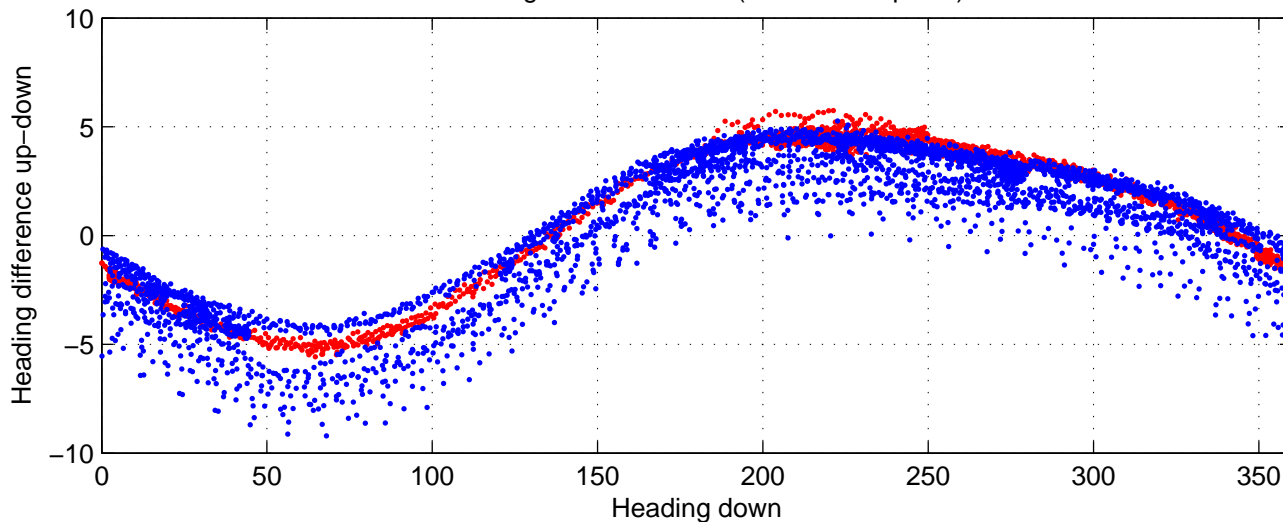

# rh10801 (LADCP #088; V5) Figure 6

Heading offset : 88.6313 (r/b: down-/upcast)

Pitch offset : -0.74136

Roll offset : -0.93014