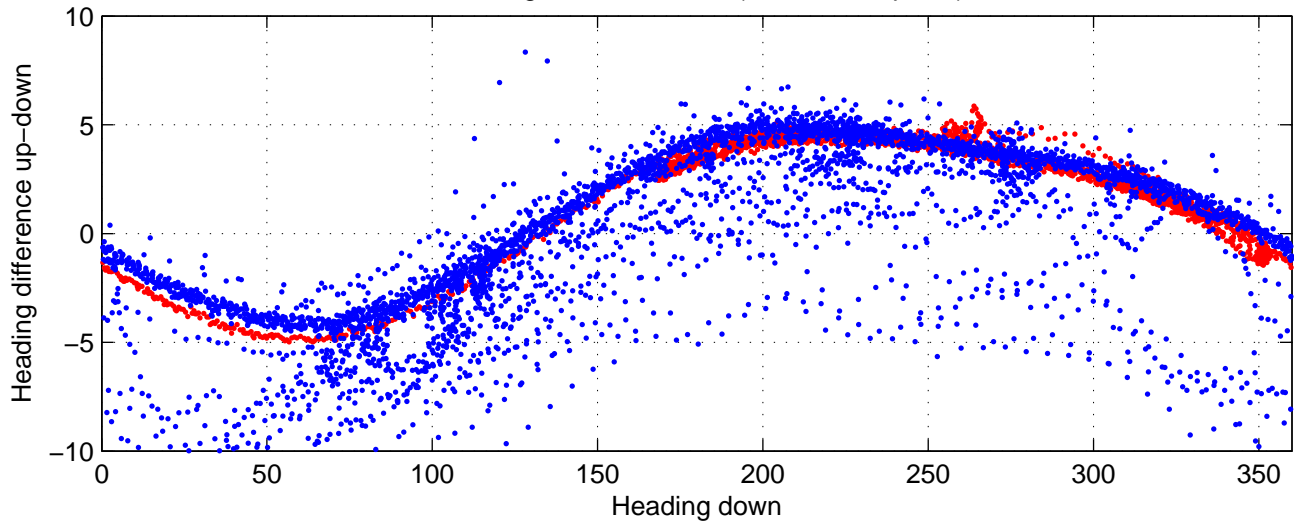

rh10871 (LADCP #095; V5) Figure 6

Heading offset : 88.7886 (r/b: down-/upcast)

Pitch offset : -0.64945

Roll offset : -1.1032