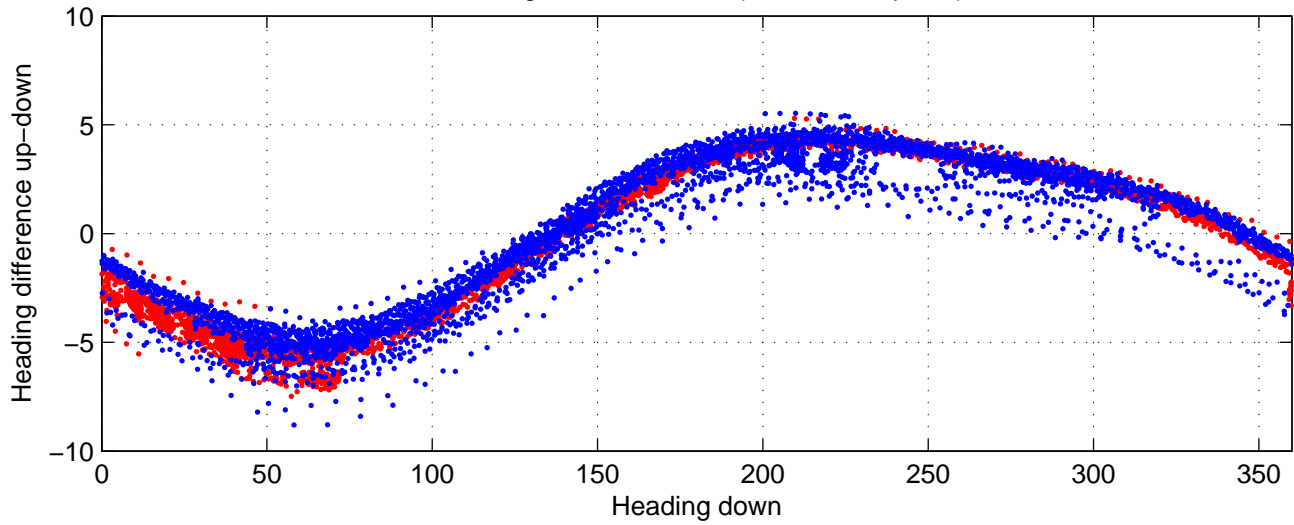

# rh10881 (LADCP #096; V5) Figure 6

Heading offset : 88.2035 (r/b: down-/upcast)

Pitch offset : -0.82853

Roll offset : -1.0242