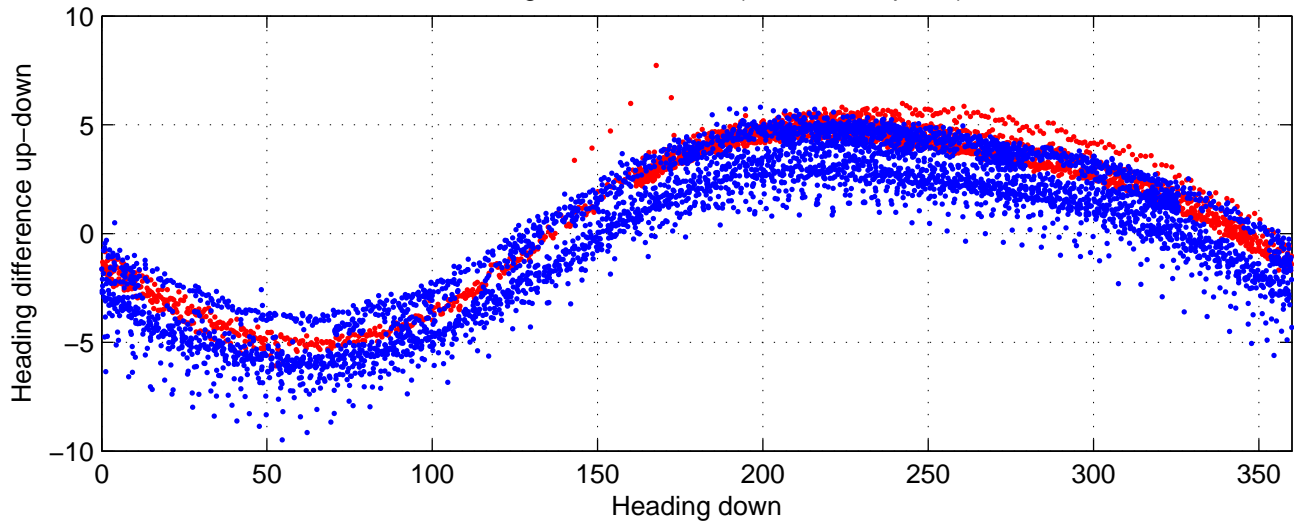

rh10891 (LADCP #097; V5) Figure 6

Heading offset : 89.0938 (r/b: down-/upcast)

Pitch offset : -0.76008

Roll offset : -0.73134