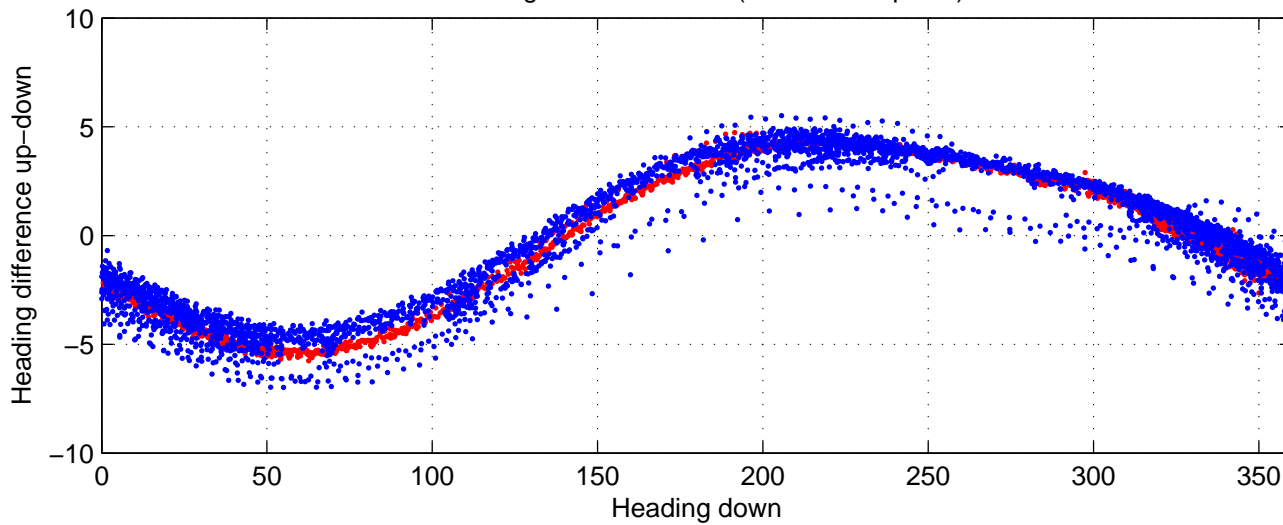

rh10921 (LADCP #100; V5) Figure 6

Heading offset : 88.3088 (r/b: down-/upcast)

Pitch offset : -0.90059

Roll offset : -1.0433