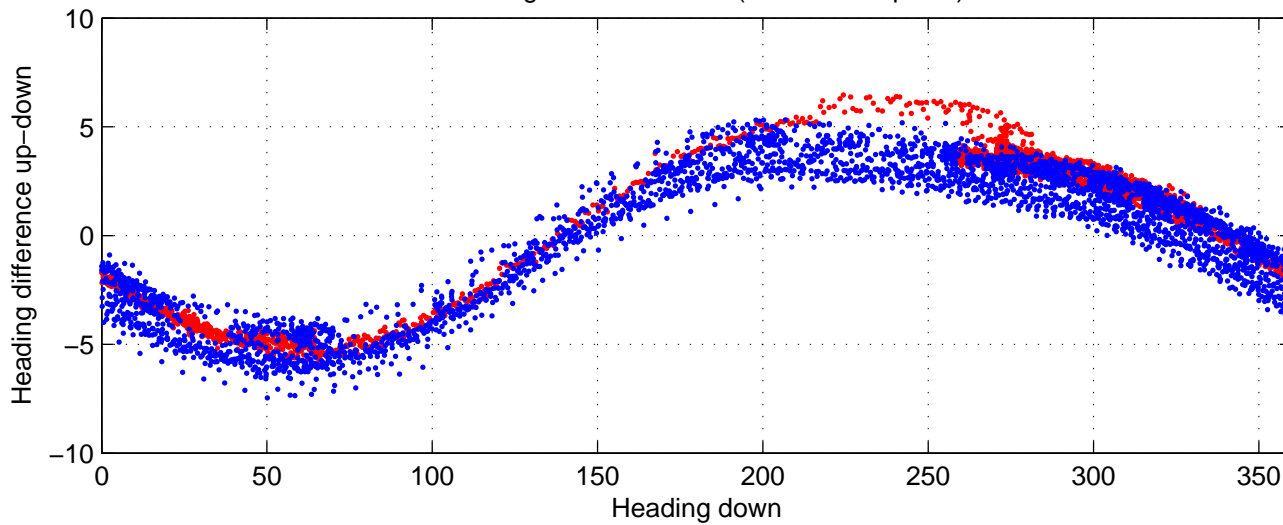

# rh10961 (LADCP #104; V5) Figure 6

Heading offset : 88.9837 (r/b: down-/upcast)

Pitch offset : -1.0683

Roll offset : -0.83725