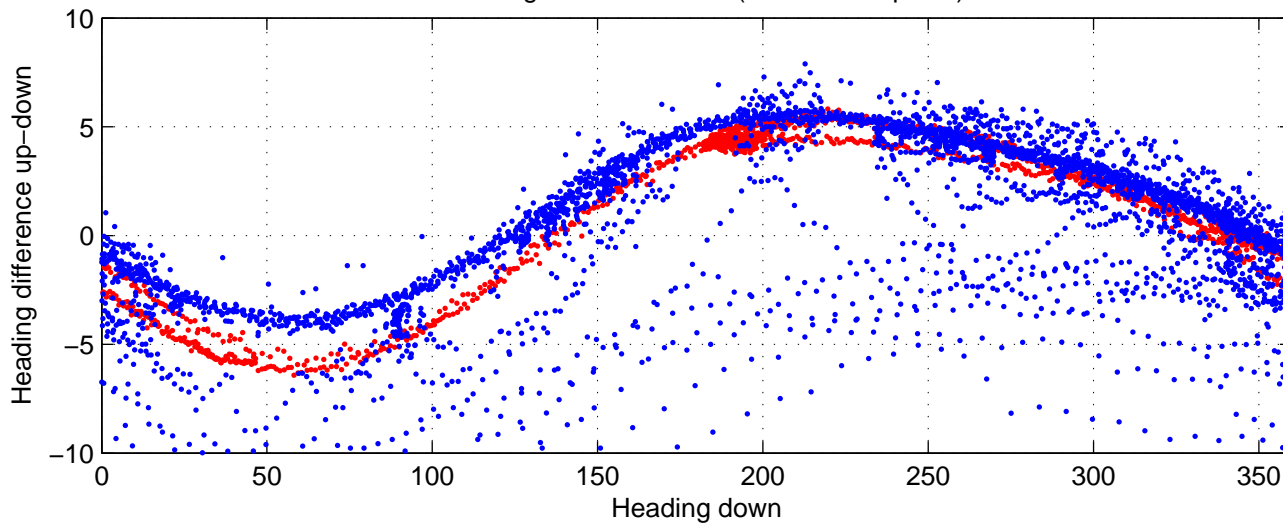

rh10971 (LADCP #105; V5) Figure 6

Heading offset : 89.2631 (r/b: down-/upcast)

Pitch offset : -1.0083

Roll offset : -0.89272