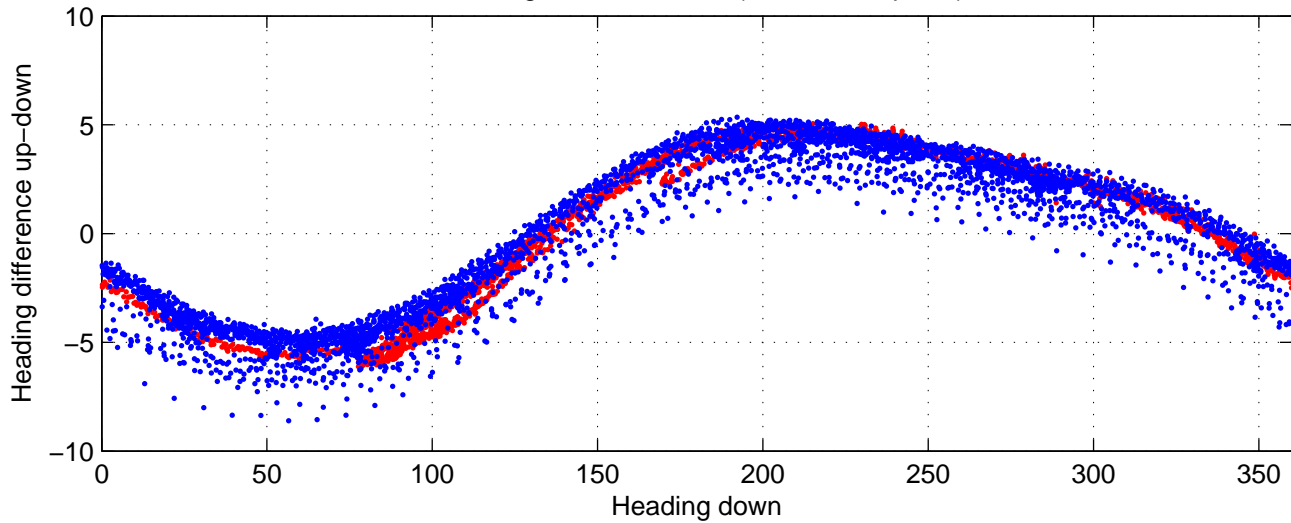

# rh10981 (LADCP #106; V5) Figure 6

Heading offset : 88.3695 (r/b: down-/upcast)

Pitch offset : -0.70715

Roll offset : -1.1723