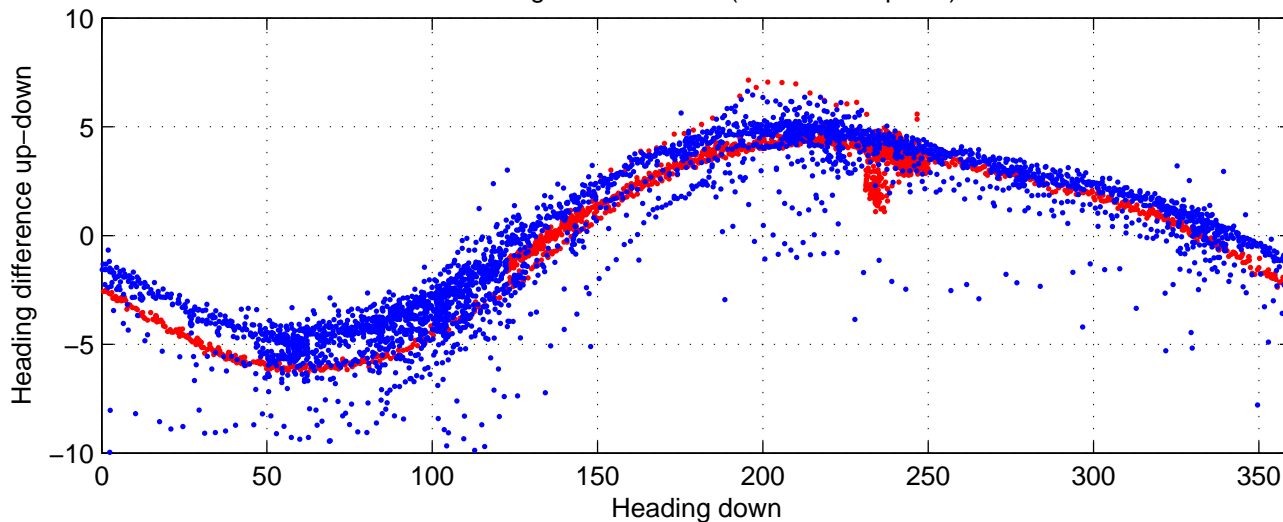

rh11011 (LADCP #109; V5) Figure 6

Heading offset : 88.849 (r/b: down-/upcast)

Pitch offset : -0.79186

Roll offset : -1.1552