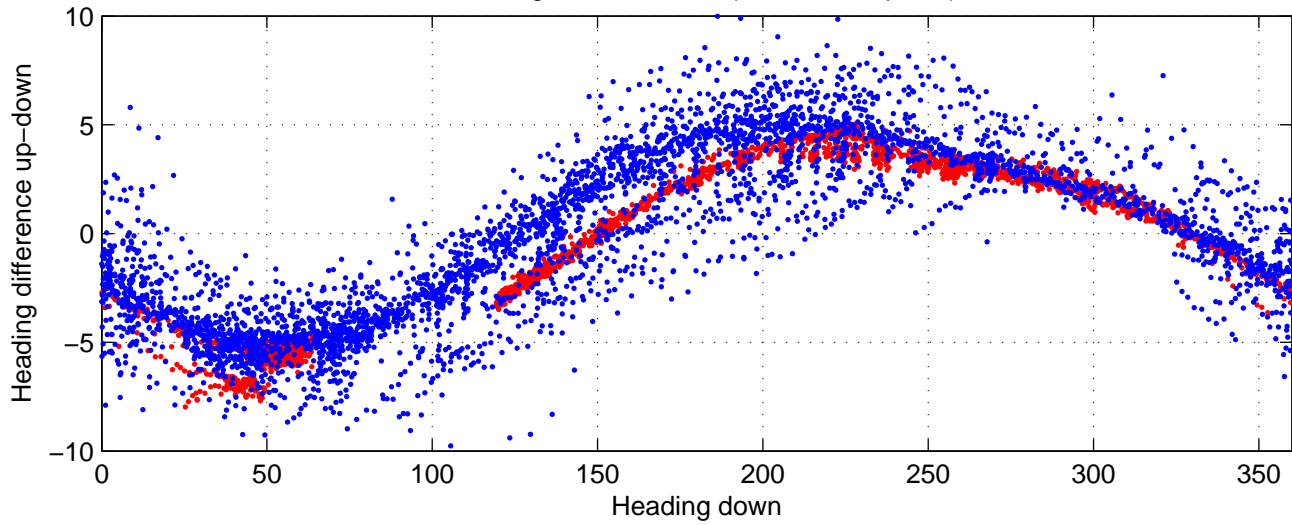

# rh11081 (LADCP #116; V5) Figure 6

Heading offset : 88.122 (r/b: down-/upcast)

Pitch offset : -1.1134

Roll offset : -1.132