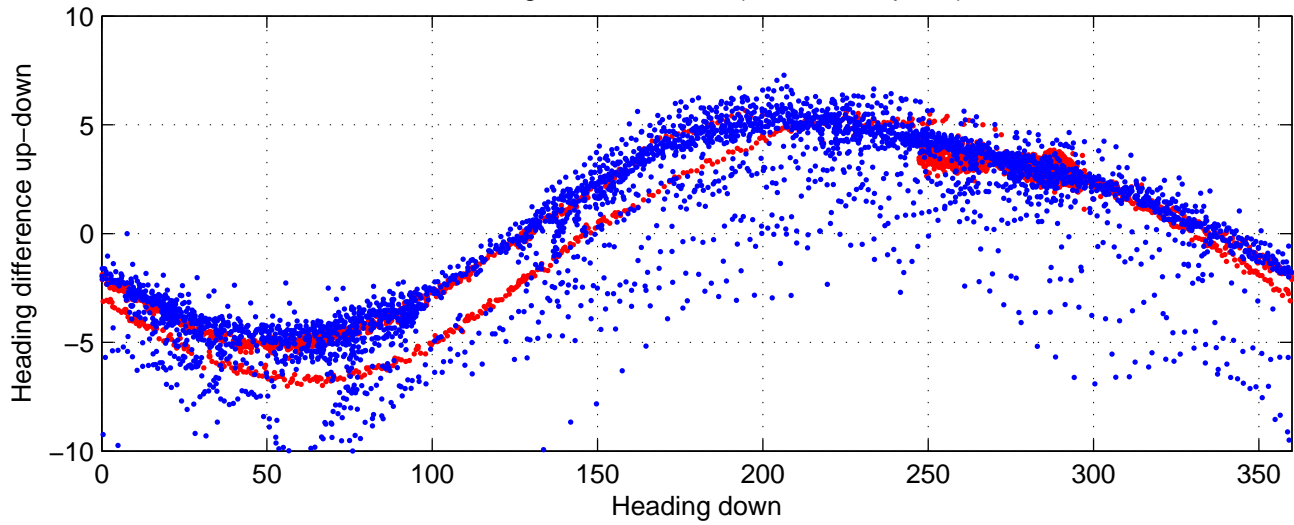

rh11101 (LADCP #118; V5) Figure 6

Heading offset : 88.7804 (r/b: down-/upcast)

Pitch offset : -1.1369

Roll offset : -0.90811