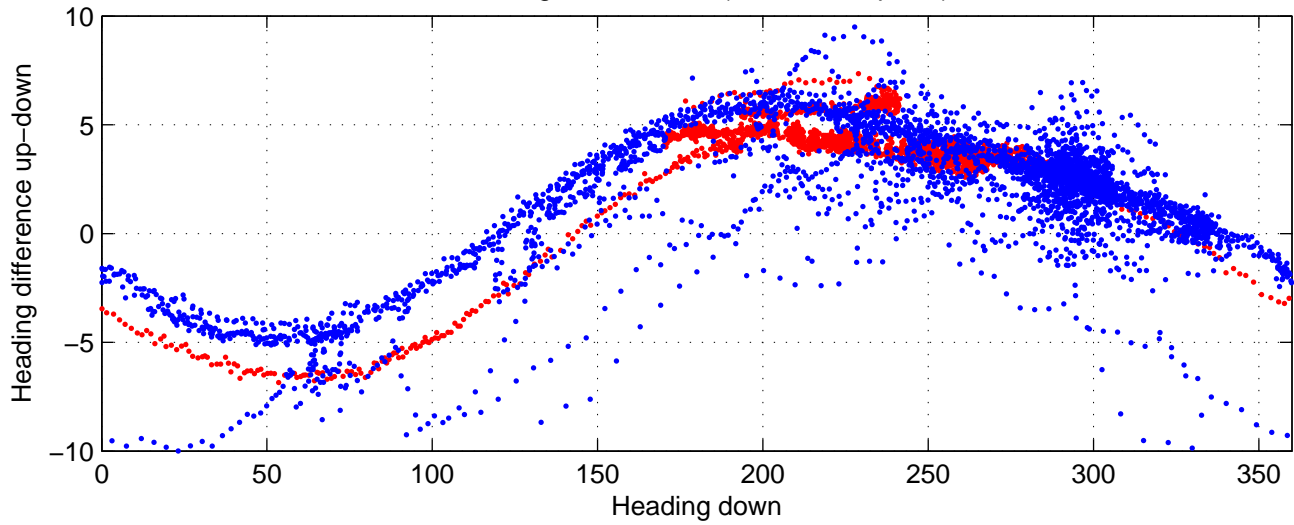

rh11181 (LADCP #128; V5) Figure 6

Heading offset : 89.01 (r/b: down-/upcast)

Pitch offset : -1.039

Roll offset : -1.1364