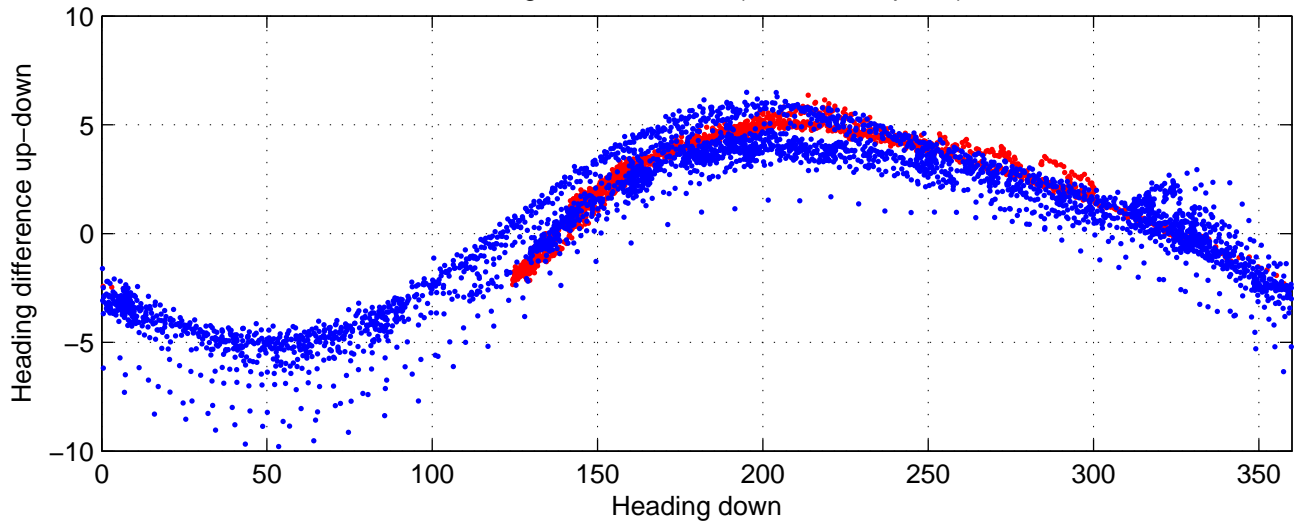

rh11211 (LADCP #131; V5) Figure 6

Heading offset : 88.2389 (r/b: down-/upcast)

Pitch offset : -0.28996

Roll offset : -1.3791