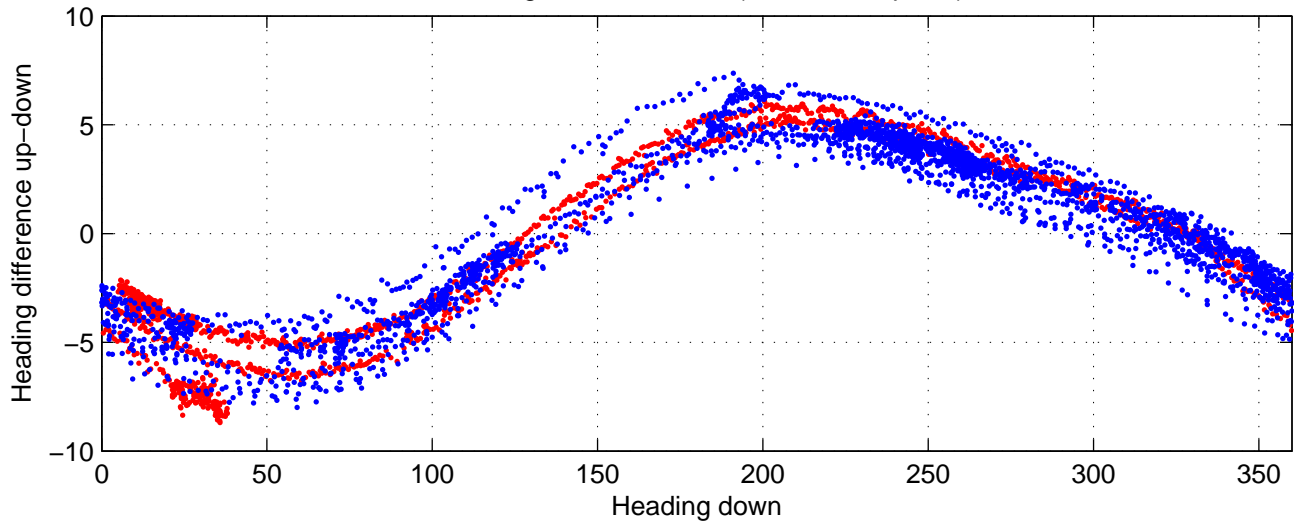

rh11221 (LADCP #132; V5) Figure 6

Heading offset : 88.9749 (r/b: down-/upcast)

Pitch offset : -0.93572

Roll offset : -0.89611