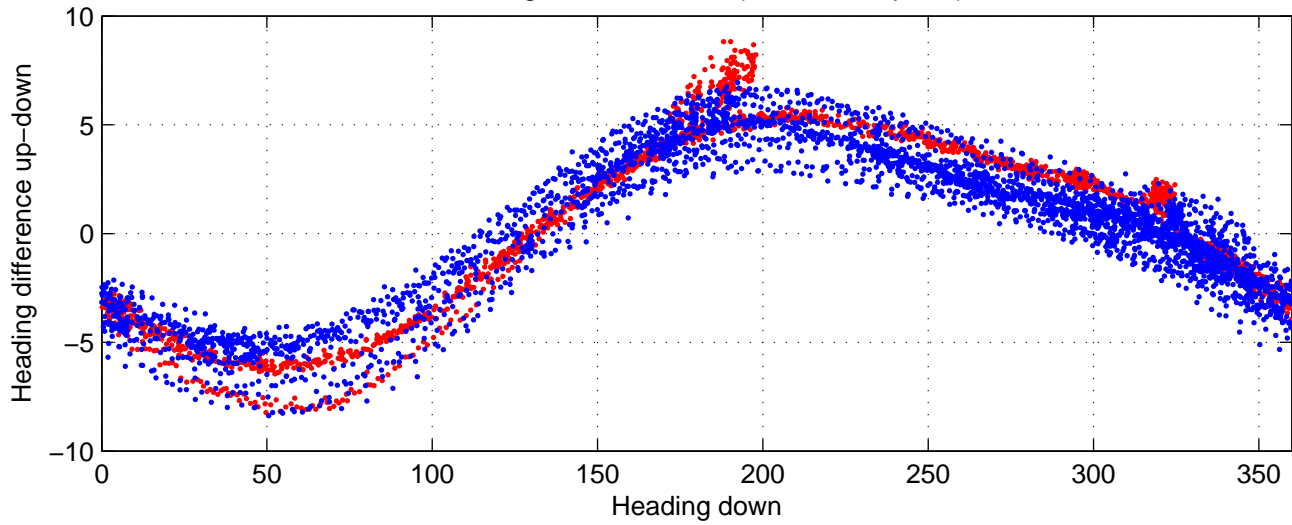

rh11271 (LADCP #137; V5) Figure 6

Heading offset : 88.3282 (r/b: down-/upcast)

Pitch offset : -0.81613

Roll offset : -1.1632