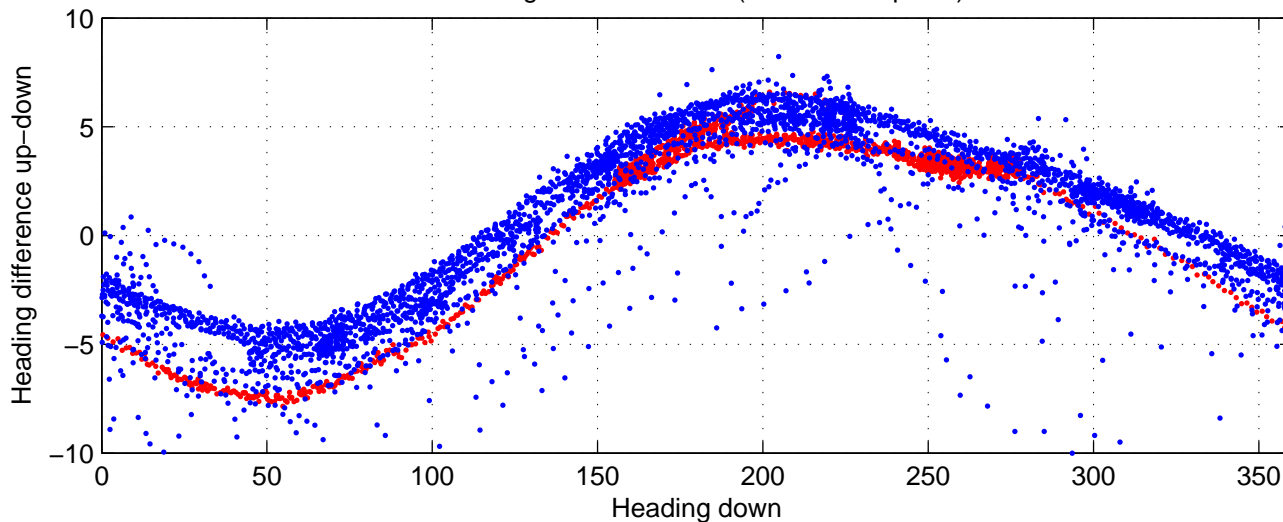

# rh11311 (LADCP #143; V5) Figure 6

Heading offset : 89.0571 (r/b: down-/upcast)

Pitch offset : -1.1254

Roll offset : -1.0432