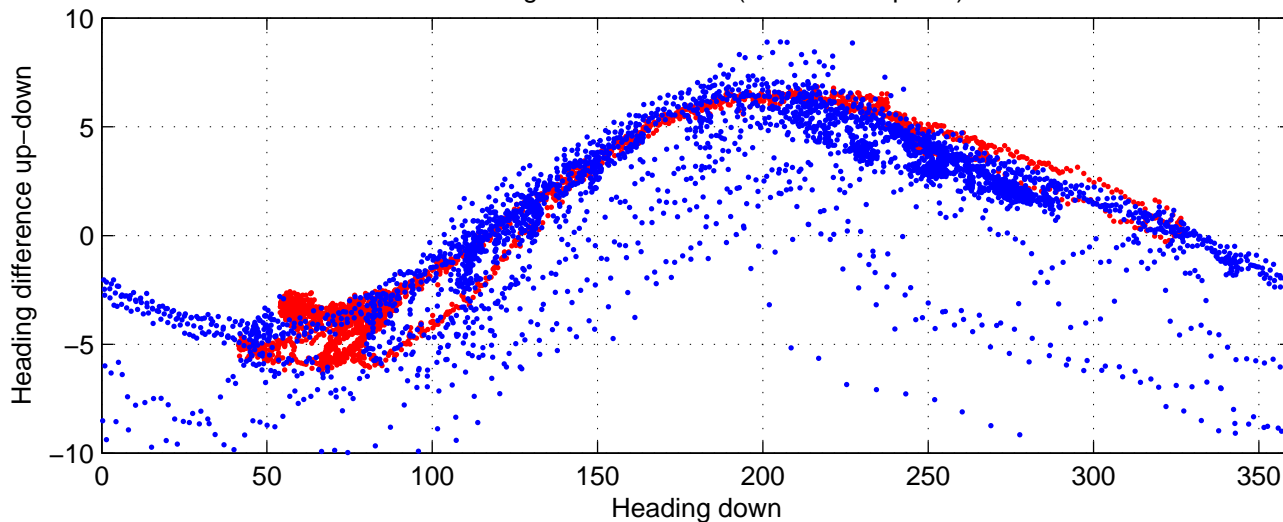

# rh11351 (LADCP #147; V5) Figure 6

Heading offset : 89.2741 (r/b: down-/upcast)

Pitch offset : -0.97371

Roll offset : -1.1806