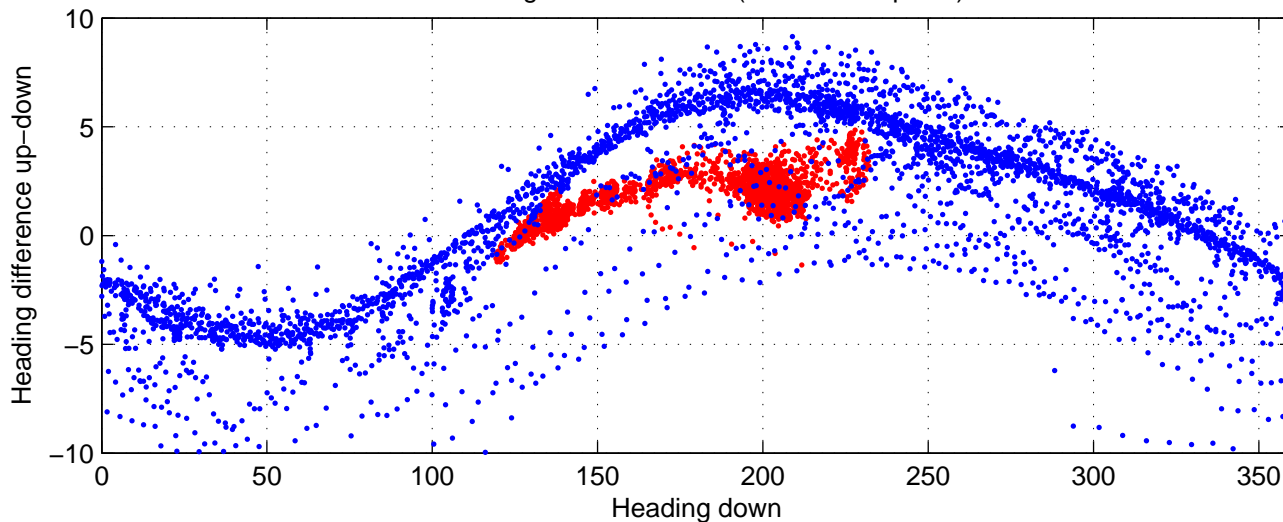

rh11361 (LADCP #148; V5) Figure 6

Heading offset : 89.1122 (r/b: down-/upcast)

Pitch offset : -1.0957

Roll offset : -1.2011