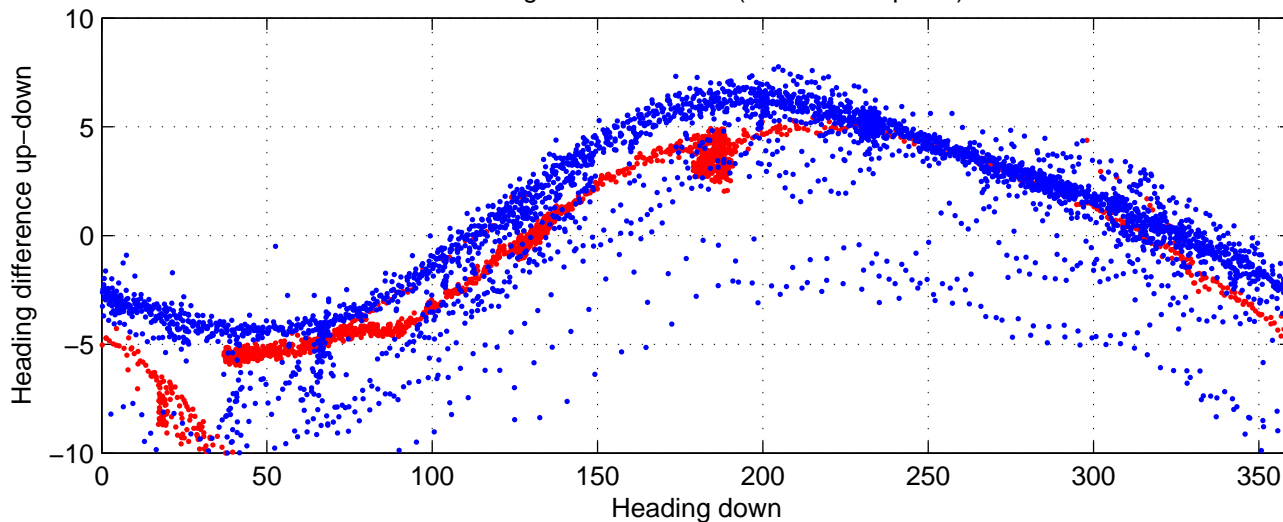

rh11371 (LADCP #149; V5) Figure 6

Heading offset : 89.2378 (r/b: down-/upcast)

Pitch offset : -0.87814

Roll offset : -1.086