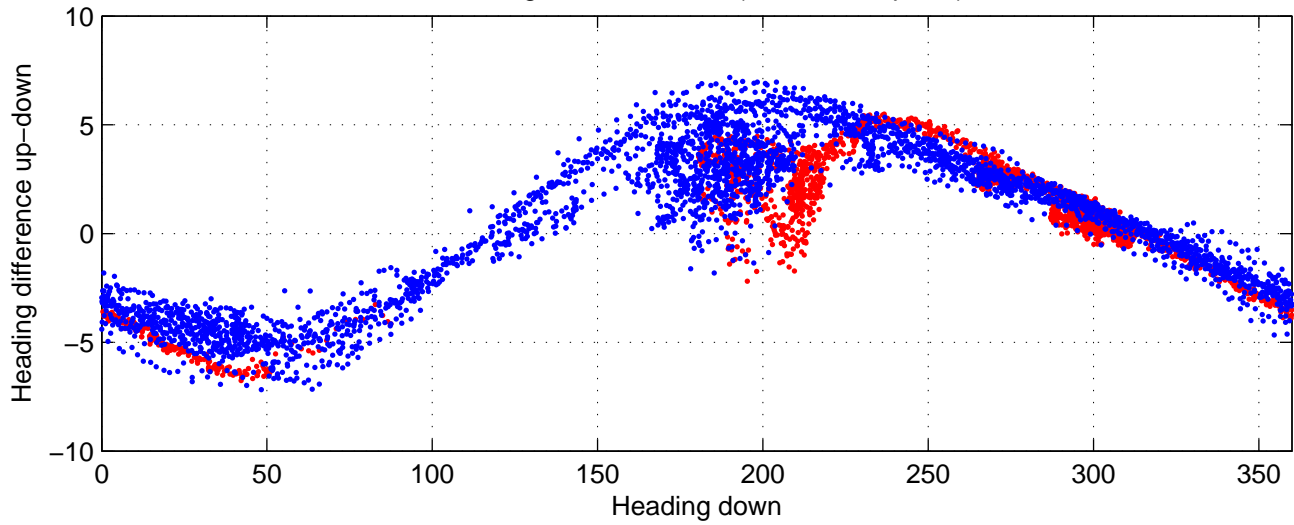

rh11431 (LADCP #155; V5) Figure 6

Heading offset : 88.9758 (r/b: down-/upcast)

Pitch offset : -0.70898

Roll offset : -1.3452