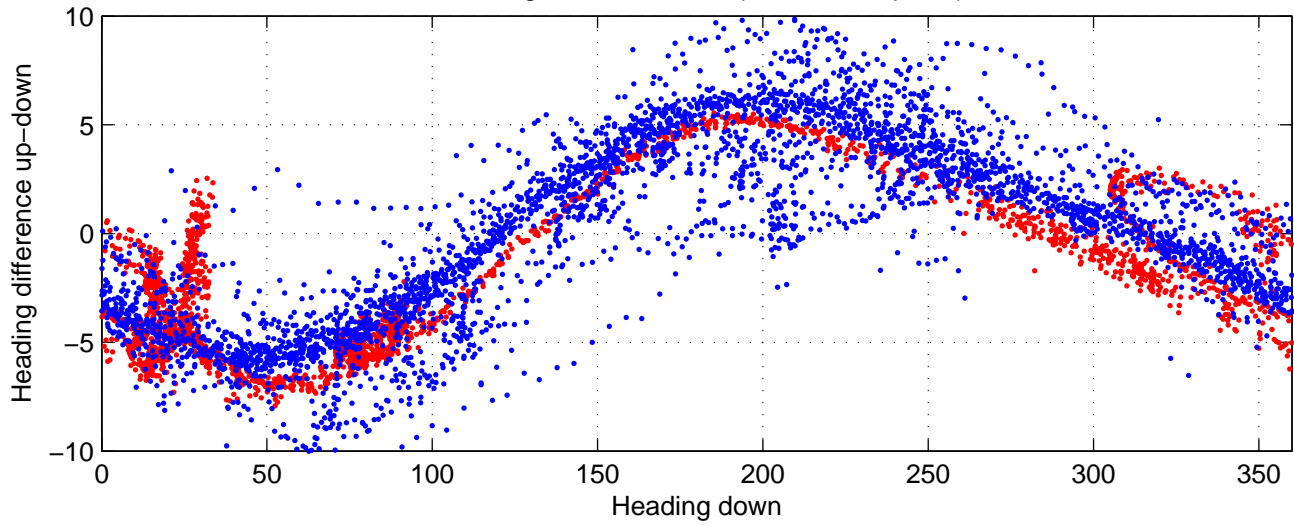

# rh11451 (LADCP #157; V5) Figure 6

Heading offset : 87.9532 (r/b: down-/upcast)

Pitch offset : -0.83862

Roll offset : -1.3557