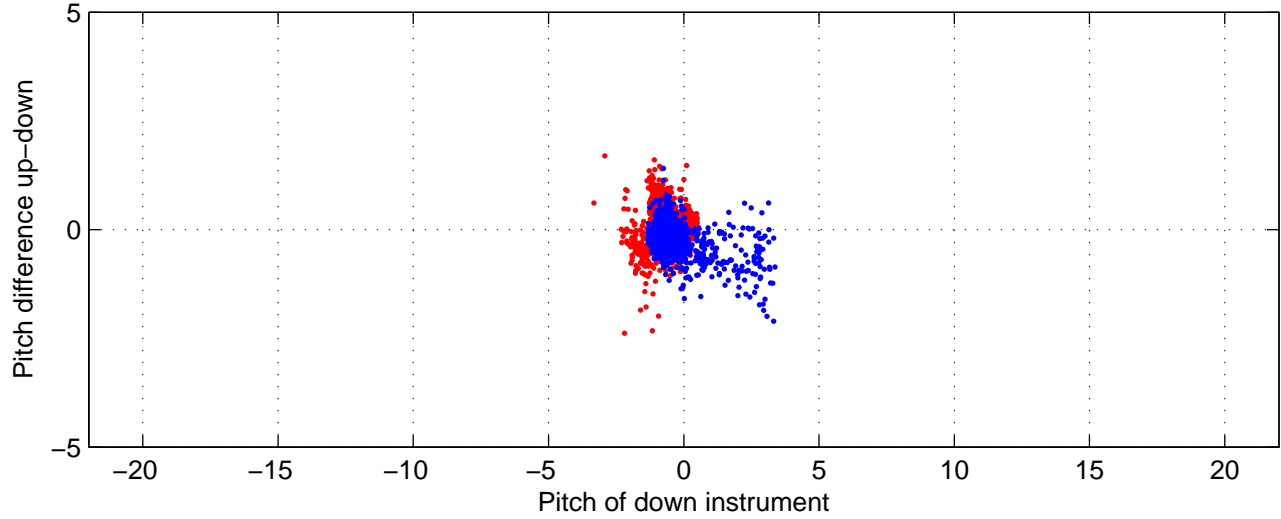

rh11511 (LADCP #163; V5) Figure 6

Heading offset : 88.3455 (r/b: down-/upcast)

Pitch offset : -0.98267

Roll offset : -1.3871