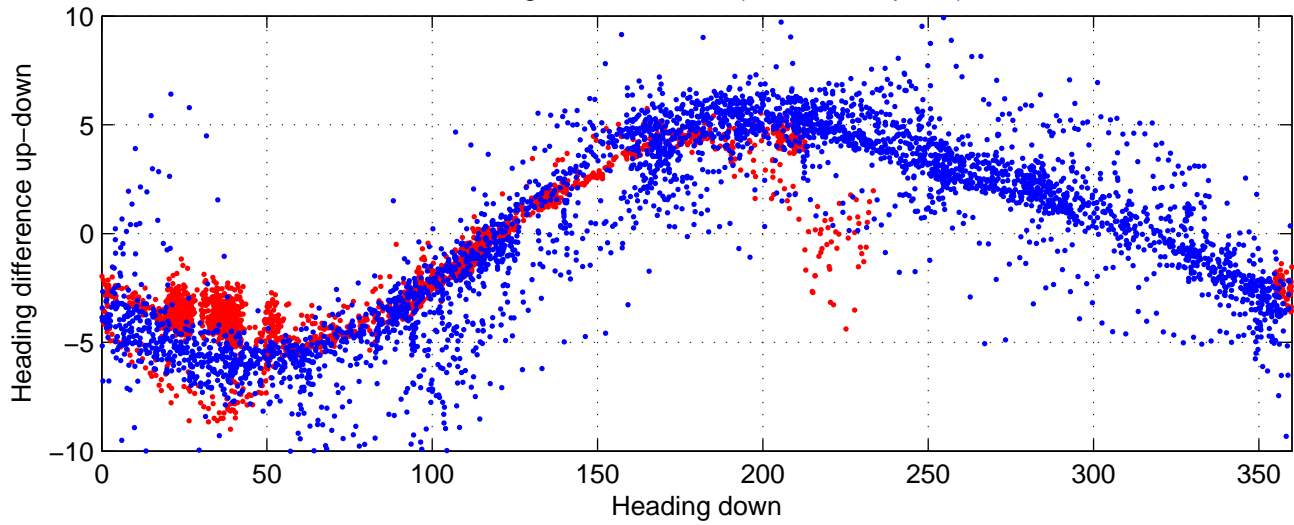

rh11511 (LADCP #163; V5) Figure 6

Heading offset : 88.3455 (r/b: down-/upcast)

Pitch offset : -0.98267

Roll offset : -1.3871