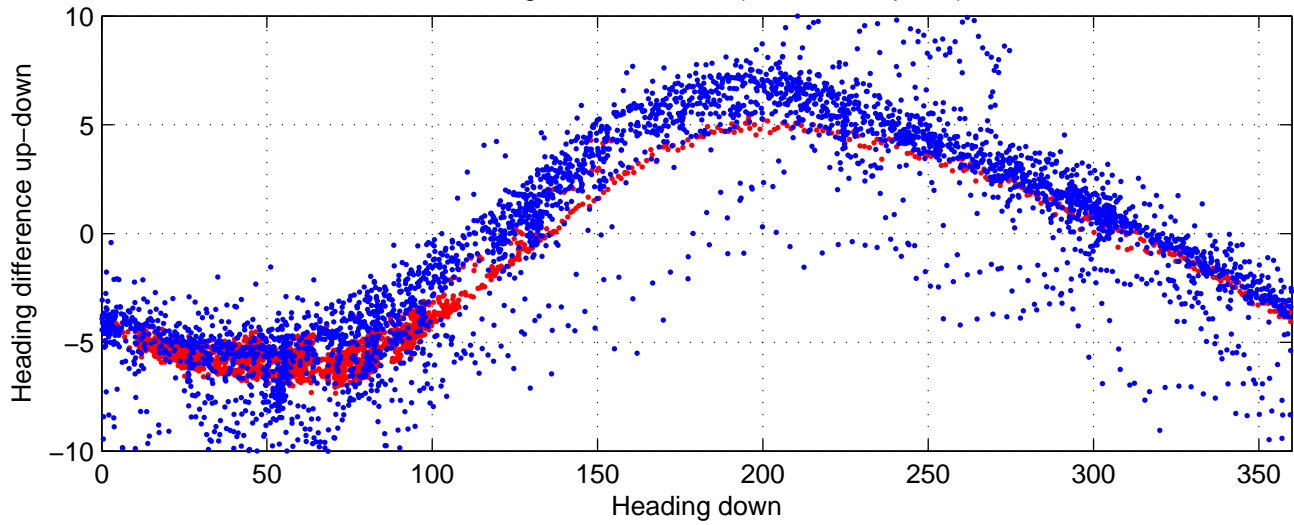

rh11521 (LADCP #164; V5) Figure 6

Heading offset : 88.3152 (r/b: down-/upcast)

Pitch offset : -0.97964

Roll offset : -1.3861